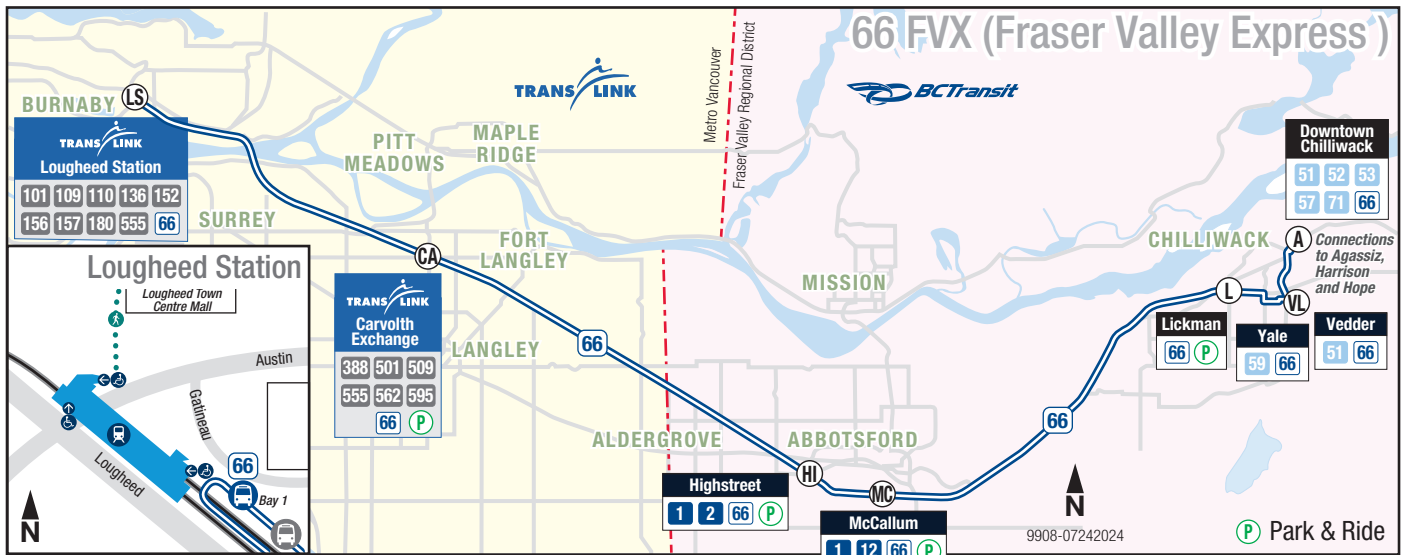

The 66 FVX is a limited-stop express service with the following transit stops:

Westbound:	Downtown Chilliwack	McCallum Park & Ride	Eastbound:	Lougheed SkyTrain Station	Lickman Park & Ride
	Vedder Rd at Luckakuck Way	Highstreet Mall		Carvolth Exchange	Yale Rd at Evans Rd
	Yale Rd at Evans Rd	Carvolth Exchange		Highstreet Mall	Vedder Rd at Luckakuck Way
	Lickman Park & Ride	Lougheed SkyTrain Station		McCallum Park & Ride	Downtown Chilliwack

Connections to TransLink

At Carvolth Exchange and Lougheed Station, you can connect to TransLink service to Metro Vancouver. **Please note that BC Transit fare products are not valid on TransLink routes.** For fares, route and other information, visit translink.ca or phone **604-953-3333**.

Lougheed Station

Regular Services

- 101 22nd Street Station
- 109 New Westminster Station
- 110 Metrotown Station
- 136 Brentwood Station
- 152 Coquitlam Central Station
- 156 Braid Station
- 157 Burquitlam Station
- 180 Moody Centre Station
- 555 Carvolth Exchange

SkyTrain

- **Expo Line** To Waterfront & Production Way–University
- **Millennium Line** To VCC-Clark & Lafarge Lake-Douglas

Carvolth Exchange

Regular Services

- 501 Surrey Central Station
- 501 Langley Centre
- 555 Port Mann Express: Lougheed Station
- 562 Langley Centre
- 595 Maple Meadows Station
- 595 Langley Centre

Limited Services

- 388 22nd Street Station Weekday peak hours only
- 509 Surrey Central Station AM peak hours only
- 509 Walnut Grove PM peak hours only