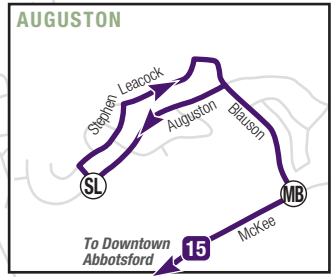

Routes 4, 7 and 9 operate between P Park & Ride Bourquin Exchange and Montrose Exchange on weekends only.

Abbotsford-Mission Connector to Mission
See Matsqui inset and Mission Map

Transit maps show transit routes, exchanges and relevant landmarks to help riders use the transit system. They are not complete street maps.