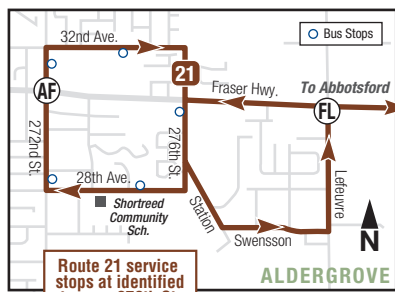

Abbotsford

- —1— Highstreet/UFV
- —2— Highstreet/McMillan
- —3— Clearbrook/Huntingdon
- —4— Saddle/Montrose
- —5— Clearbrook/Bourquin
- —6— Gladwin
- —7— Sumas Mountain/Montrose
- —9— McKee/Montrose
- —12— UFV/Bourquin (peak)
- —15— Auguston/Montrose
- —16— McMillan/Montrose (peak)
- —17— Industrial/Bourquin (peak)
- —21— Aldergrove/Abbotsford
- —22— East Townline (peak)
- —24— Centre Loop (peak)
- —26— Sandy Hill (peak)
- —31— Abbotsford/Mission
- 66 FVX
- Limited service deviates from regular route.

Routes 4, 7 and 9 operate between P Park & Ride Bourquin Exchange and Montrose Exchange on weekends only.