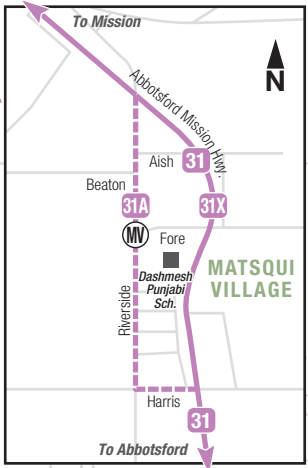

Routes 4, 7 and 9 operate between P Park & Ride Bourquin Exchange and Montrose Exchange on weekends only.

Abbotsford-Mission Connector to Mission
See Matsqui inset and Mission Map

Transit maps show transit routes, exchanges and relevant landmarks to help riders use the transit system. They are not complete street maps.