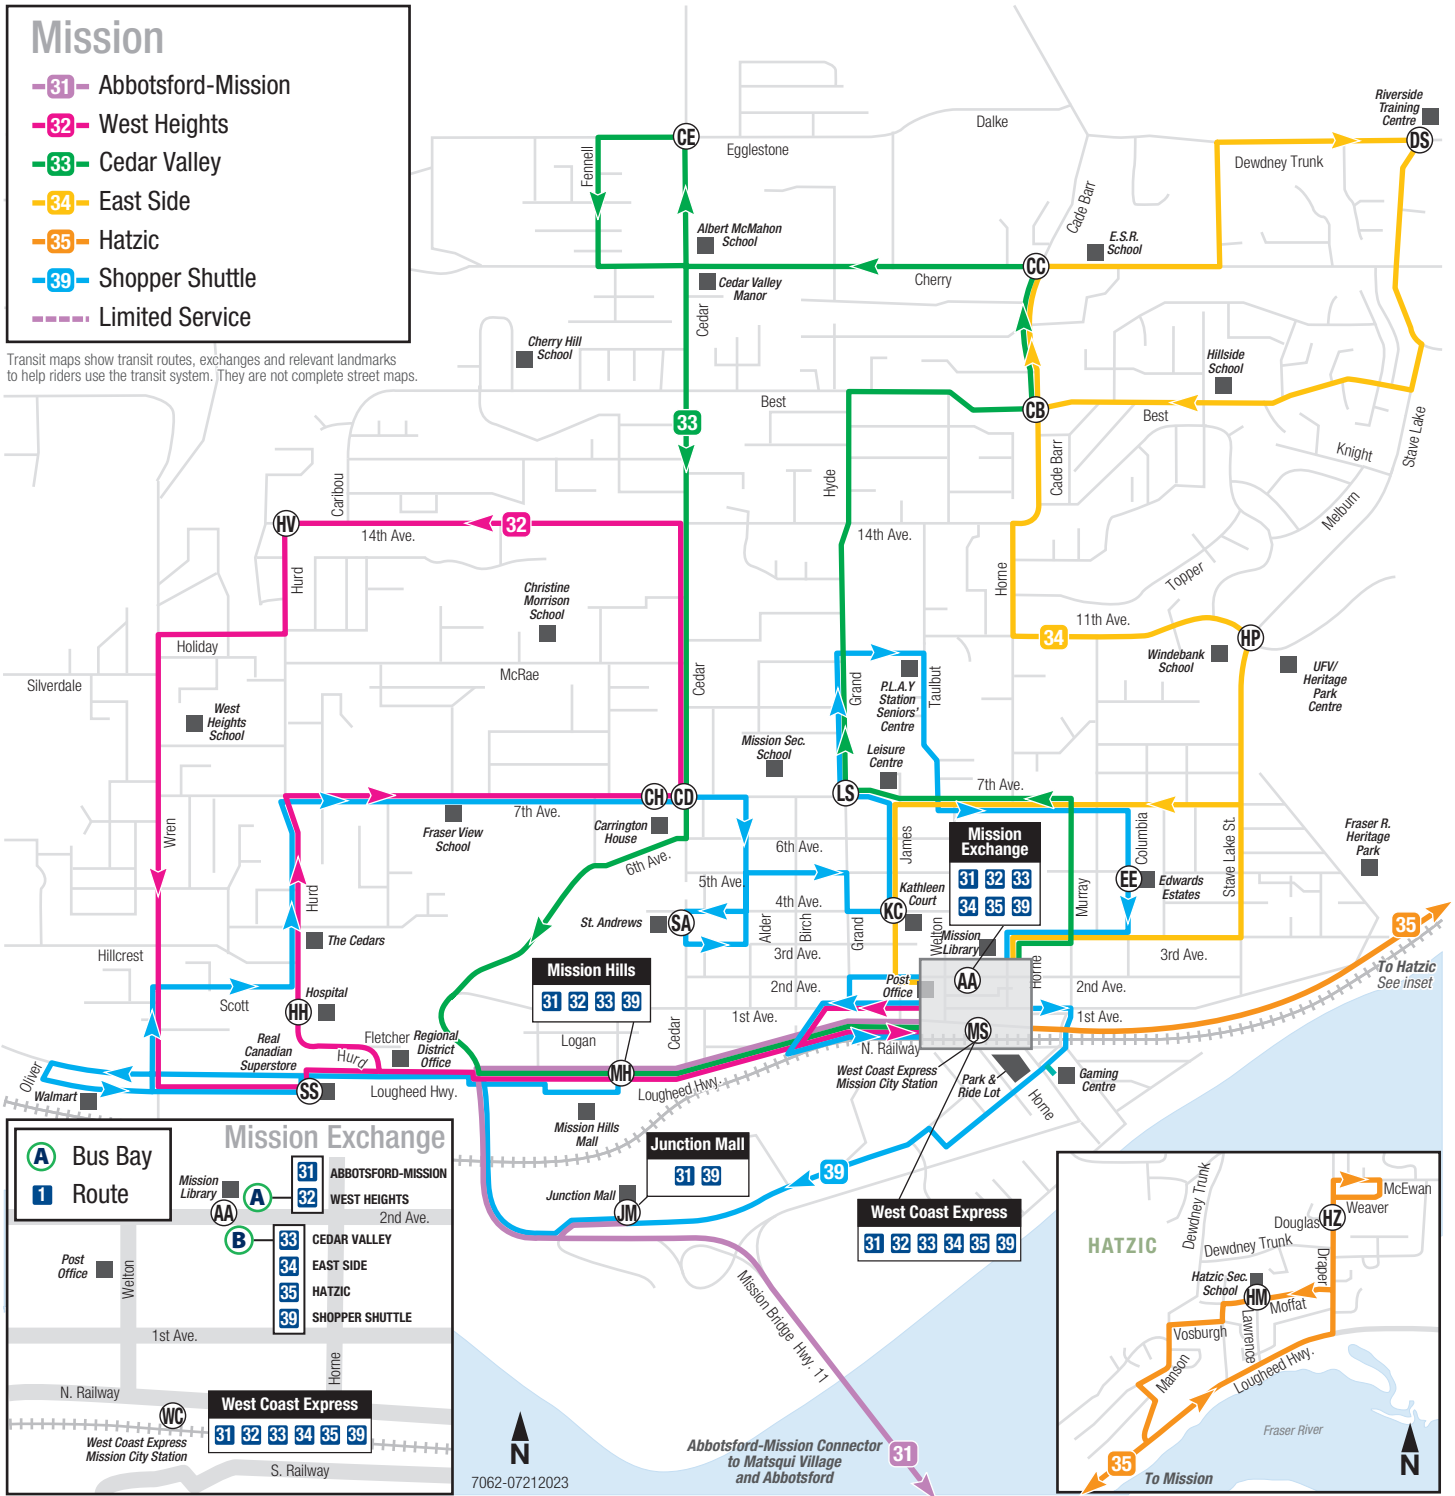

Mission

- **31** — Abbotsford-Mission
- **32** — West Heights
- **33** — Cedar Valley
- **34** — East Side
- **35** — Hatzic
- **39** — Shopper Shuttle
- - - Limited Service

Transit maps show transit routes, exchanges and relevant landmarks to help riders use the transit system. They are not complete street maps.

Mission Exchange

A Bus Bay	31 ABBOTSFORD-MISSION
1 Route	32 WEST HEIGHTS
	33 CEDAR VALLEY
	34 EAST SIDE
	35 HATZIC
	39 SHOPPER SHUTTLE
	West Coast Express
	31 32 33 34 35 39

7062-07212023

HATZIC

35 To Mission