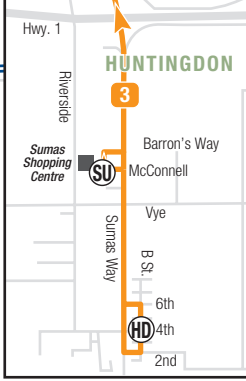

Routes 4, 7 and 9 operate between P Park & Ride Bourquin Exchange and Montrose Exchange on weekends only.

Abbotsford-Mission Connector to Mission
See Matsqui inset and Mission Map

Transit maps show transit routes, exchanges and relevant landmarks to help riders use the transit system. They are not complete street maps.