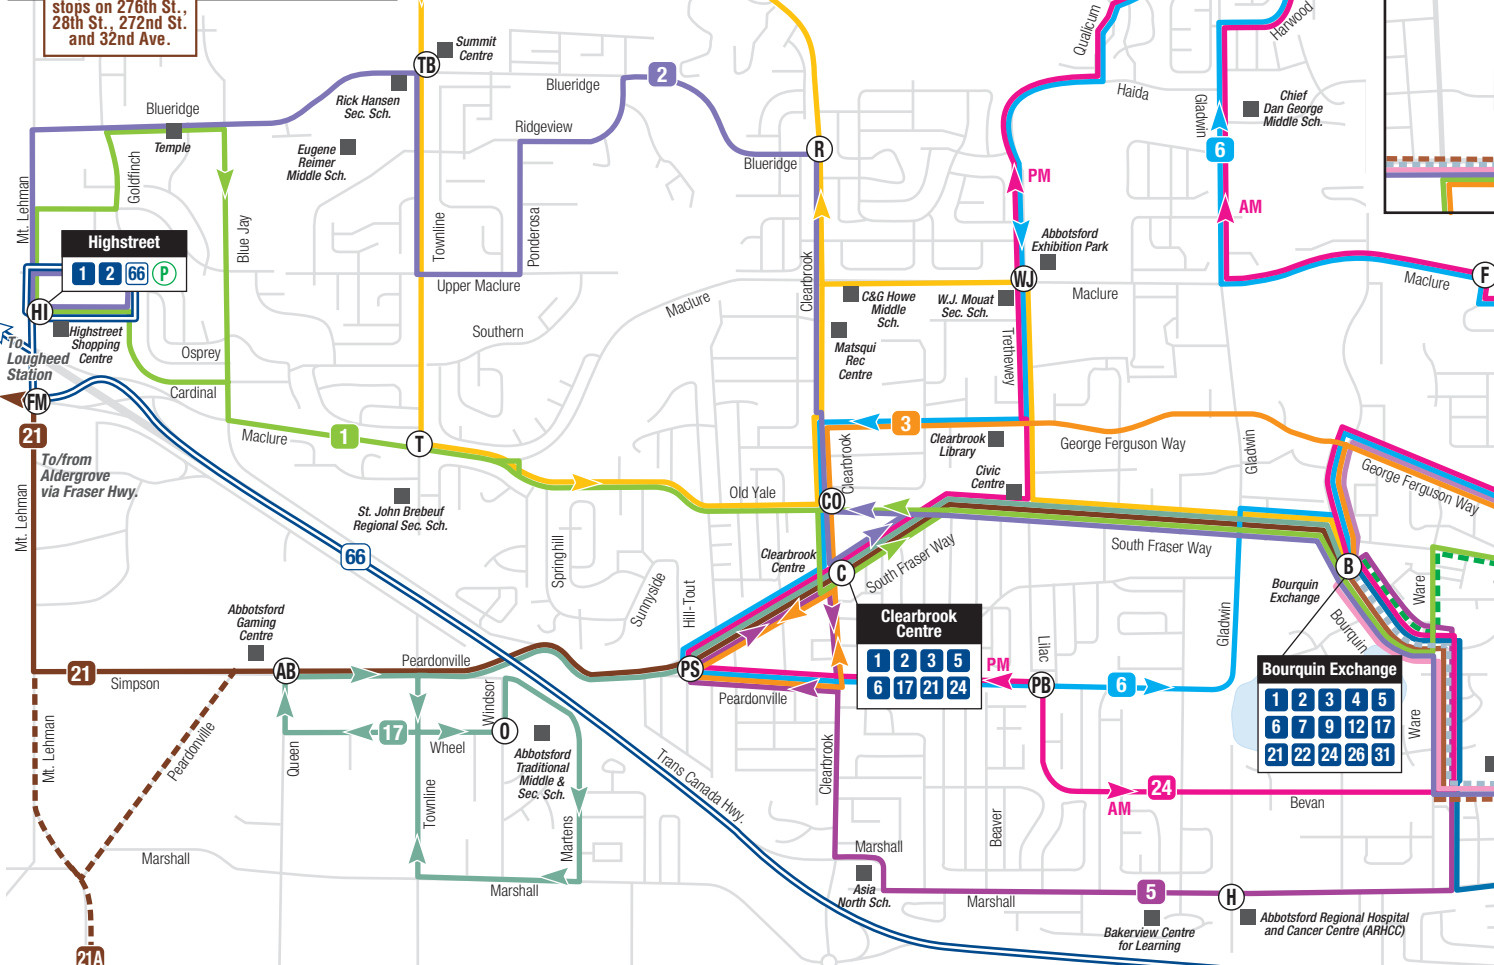

Abbotsford

- —1— Highstreet/UFV
- —2— Highstreet/McMillan
- —3— Clearbrook/Huntingdon
- —4— Saddle/Montrose
- —5— Clearbrook/Bourquin
- —6— Gladwin
- —7— Sumas Mountain/Montrose
- —9— McKee/Montrose
- —12— UFV/Bourquin (peak)
- —15— Auguston/Montrose
- —16— McMillan/Montrose (peak)
- —17— Industrial/Bourquin (peak)
- —21— Aldergrove/Abbotsford
- —22— East Townline (peak)
- —24— Centre Loop (peak)
- —26— Sandy Hill (peak)
- —31— Abbotsford/Mission
- 66 FVX
- Limited service deviates from regular route.

Routes 4, 7 and 9 operate between P Park & Ride Bourquin Exchange and Montrose Exchange on weekends only.