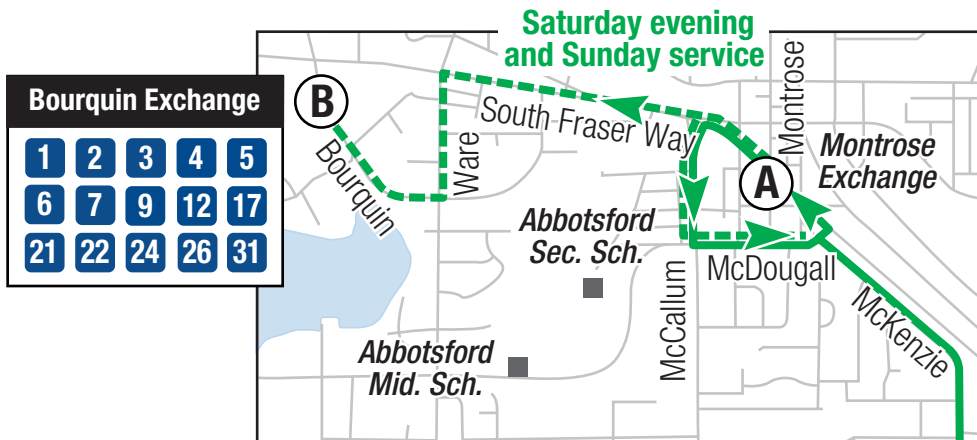

7 Sumas Mountain/Downtown

- | Timing Point Locations | |
|------------------------|-------------------------------|
| (B) | Bourquin Exchange |
| (A) | Montrose Exchange |
| (V) | Marshall and Vedder |
| (E) | Marshall and Everett |
| (Q) | Lower Sumas Mtn. and Marshall |
| (Y) | McMillan and Old Yale |