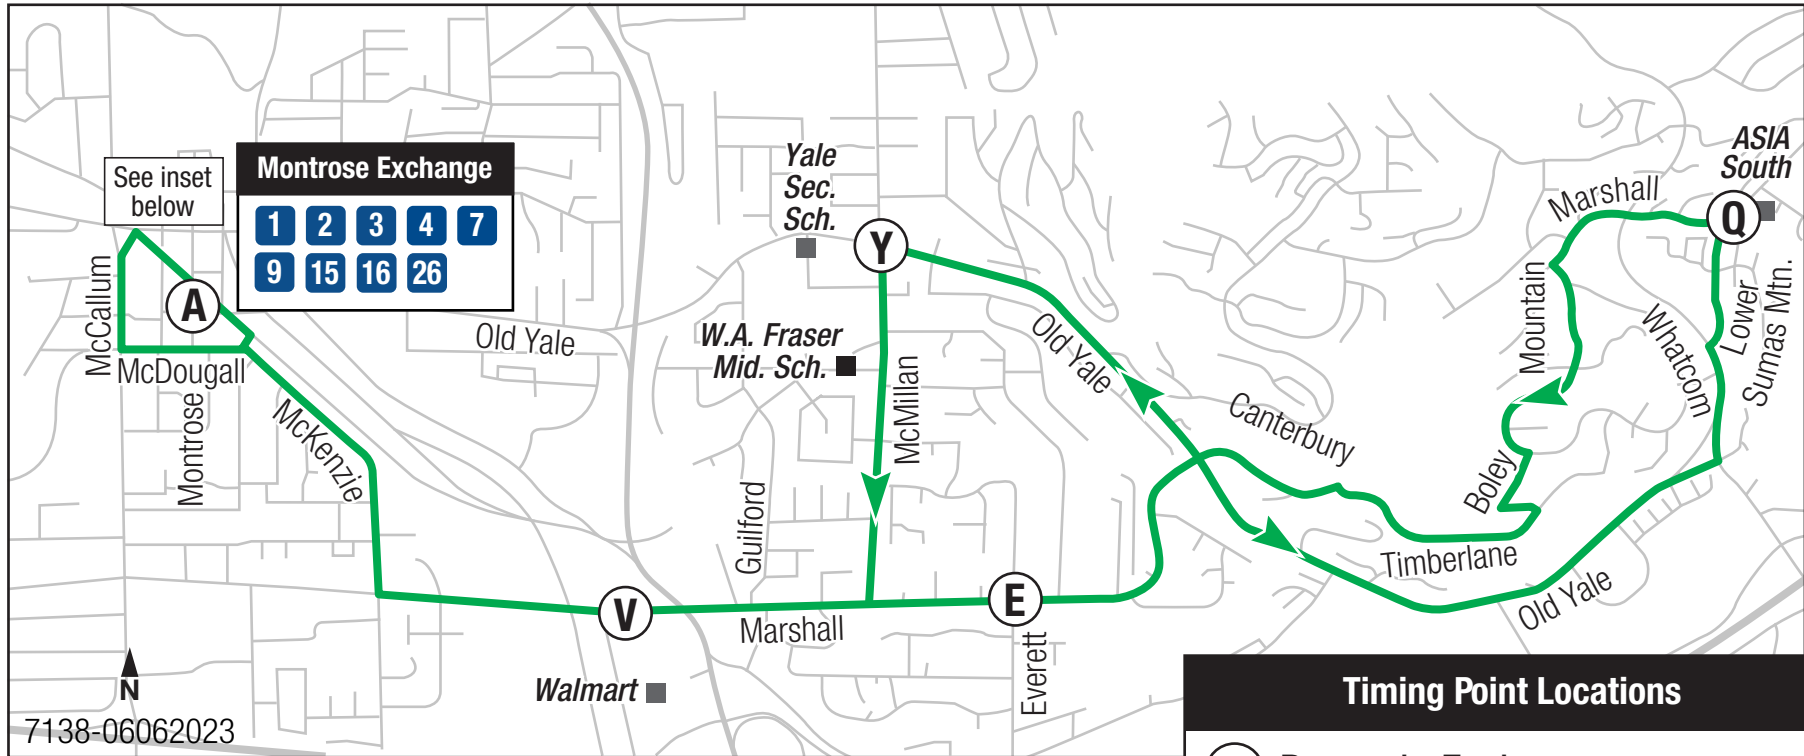

7 Sumas Mountain/Downtown

- | Timing Point Locations | |
|------------------------|-------------------------------|
| (B) | Bourquin Exchange |
| (A) | Montrose Exchange |
| (V) | Marshall and Vedder |
| (E) | Marshall and Everett |
| (Q) | Lower Sumas Mtn. and Marshall |
| (Y) | McMillan and Old Yale |