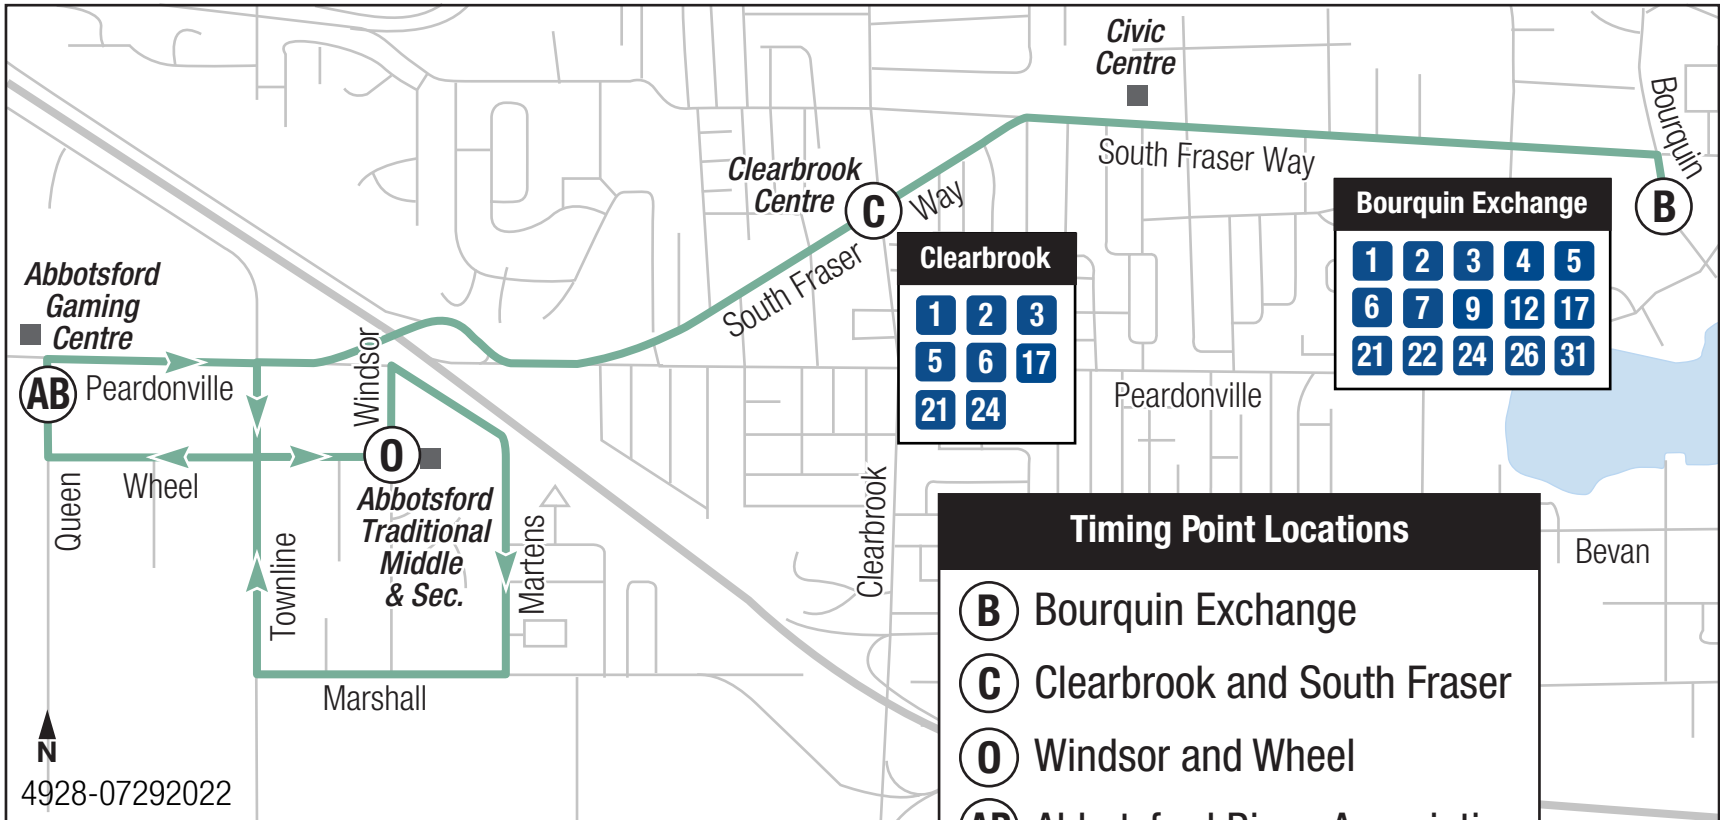

17 Industrial/Bourquin

Clearbrook		
1	2	3
5	6	17
21	24	

Bourquin Exchange				
1	2	3	4	5
6	7	9	12	17
21	22	24	26	31

- ### Timing Point Locations
- B** Bourquin Exchange
 - C** Clearbrook and South Fraser
 - O** Windsor and Wheel
 - AB** Abbotsford Bingo Association