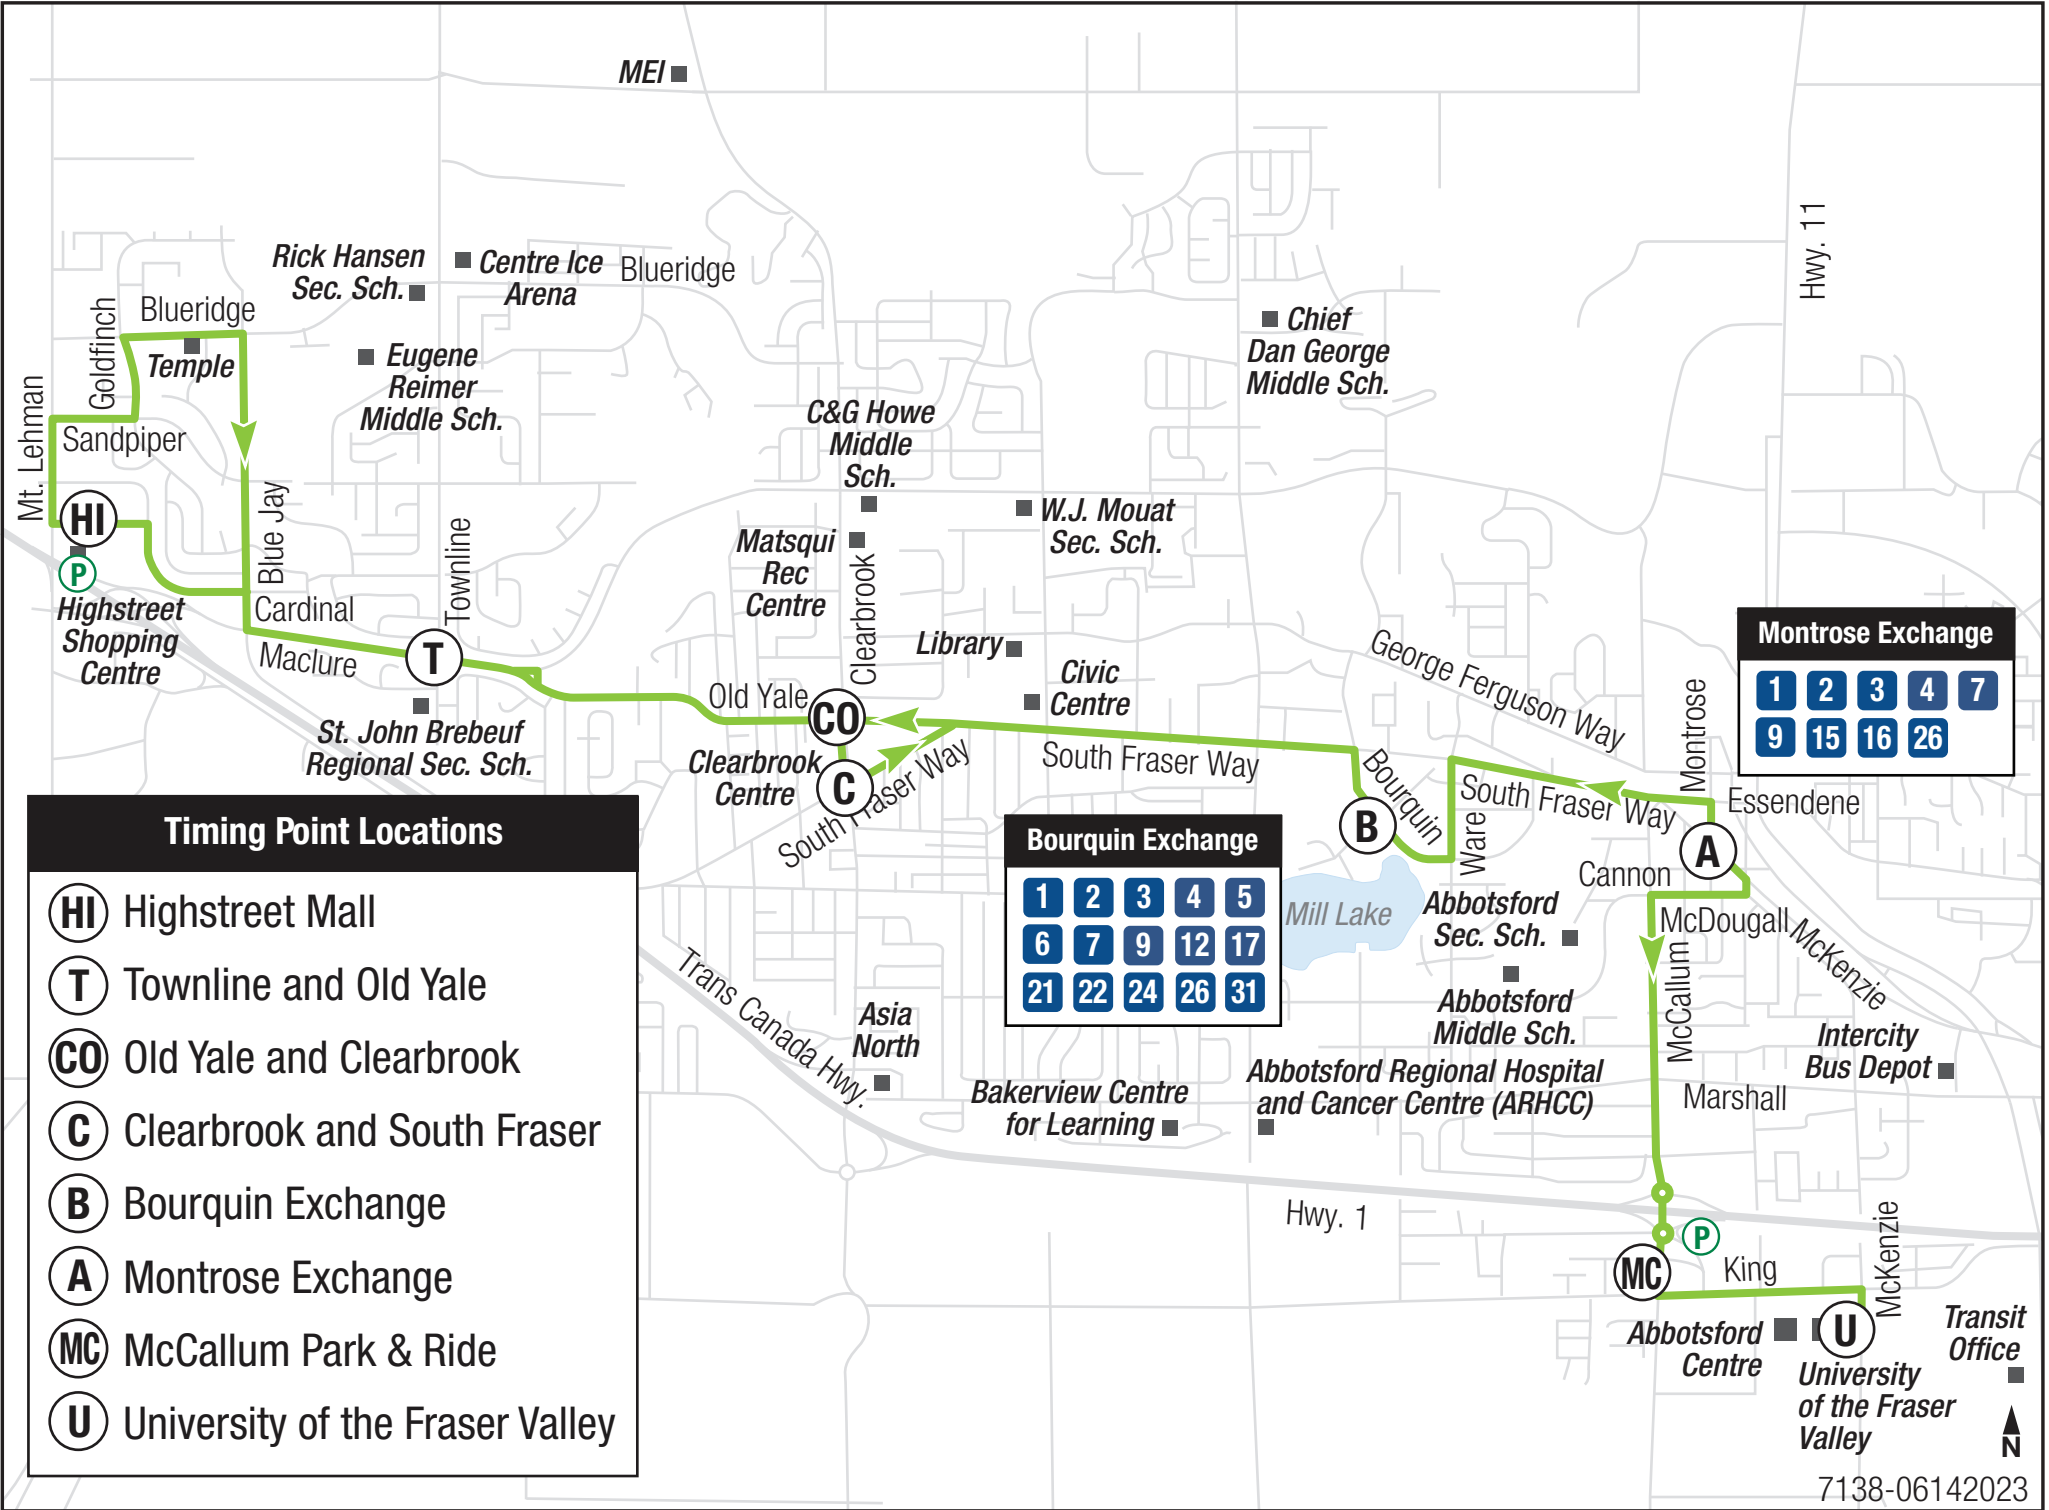

# 1 Highstreet/UFV

### Timing Point Locations

- (HI)** Highstreet Mall
- (T)** Townline and Old Yale
- (CO)** Old Yale and Clearbrook
- (C)** Clearbrook and South Fraser
- (B)** Bourquin Exchange
- (A)** Montrose Exchange
- (MC)** McCallum Park & Ride
- (U)** University of the Fraser Valley

### Bourquin Exchange

|    |    |    |    |    |
|----|----|----|----|----|
| 1  | 2  | 3  | 4  | 5  |
| 6  | 7  | 9  | 12 | 17 |
| 21 | 22 | 24 | 26 | 31 |

### Montrose Exchange

|   |    |    |    |   |
|---|----|----|----|---|
| 1 | 2  | 3  | 4  | 7 |
| 9 | 15 | 16 | 26 |   |