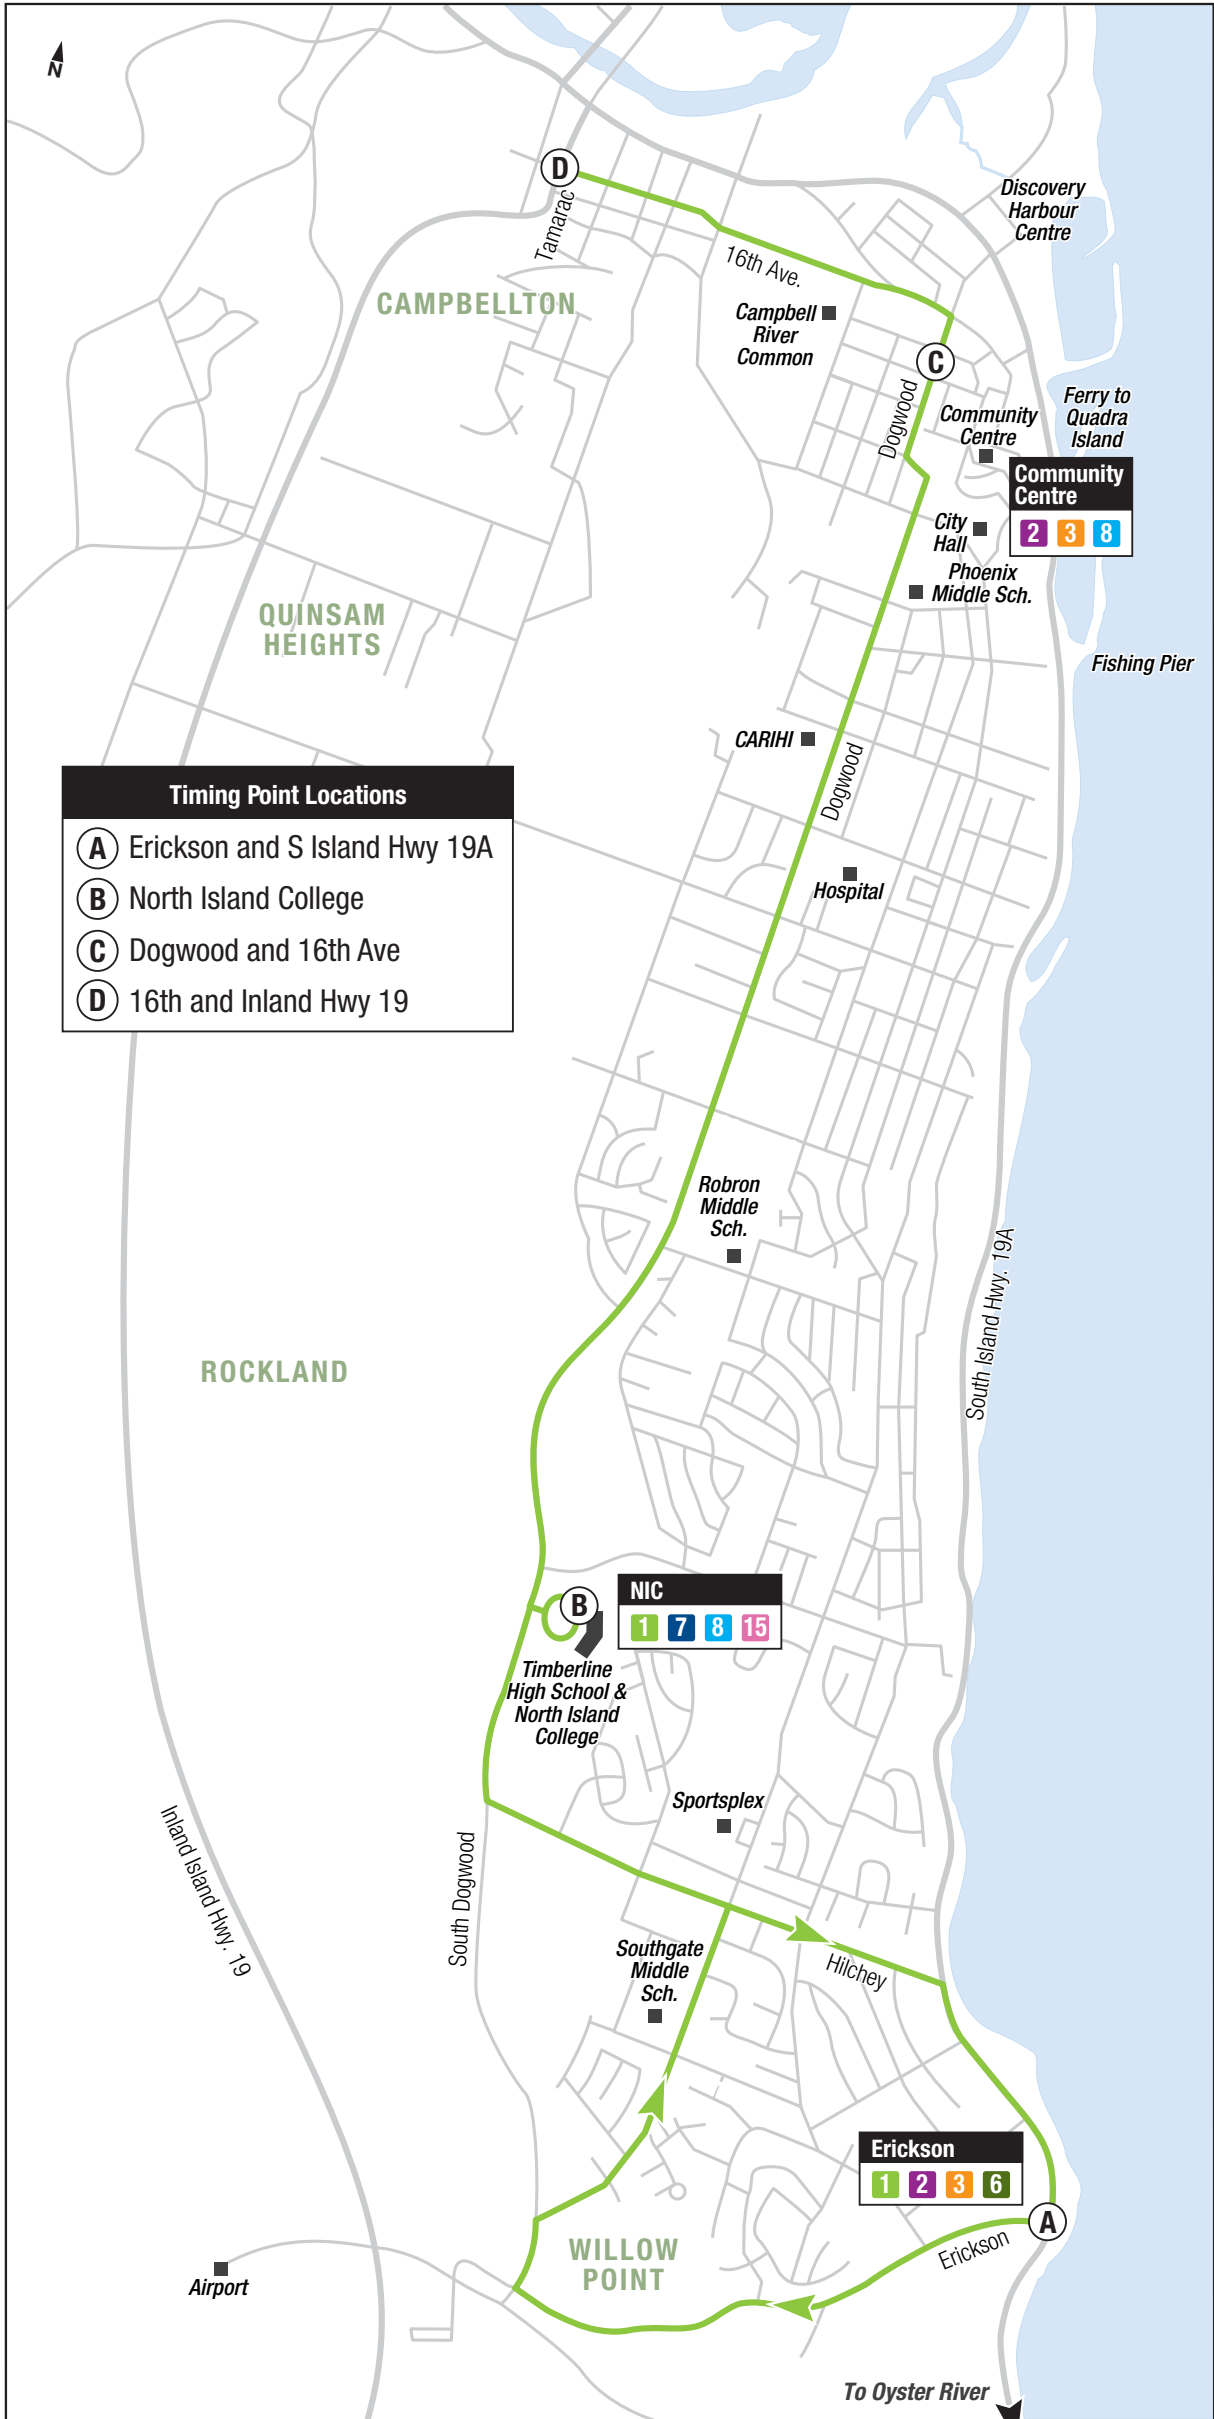

1 Willow Point/Campbellton via Dogwood

- Timing Point Locations**
- (A) Erickson and S Island Hwy 19A
 - (B) North Island College
 - (C) Dogwood and 16th Ave
 - (D) 16th and Inland Hwy 19

- Erickson**
- 1
 - 2
 - 3
 - 6

- NIC**
- 1
 - 7
 - 8
 - 15

- Community Centre**
- 2
 - 3
 - 8