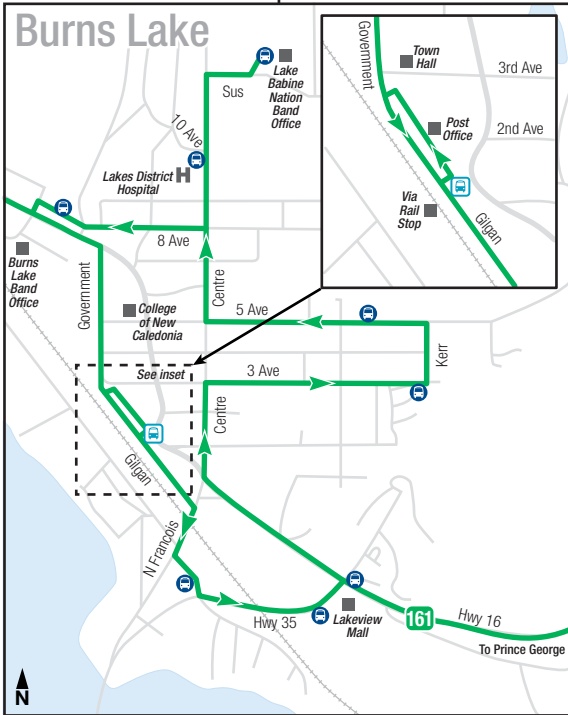

# 161 Prince George-Burns Lake – Operates Tuesday, Thursday & Saturday

13059-02022026

## Timing Point Locations

- Wet'suwet'en First Nation: Tom Dr at Hwy 16
- Decker Lake: Trading Post
- Burns Lake: Government at Gilgan
- Burns Lake: 3rd Ave at Kerr
- Burns Lake: Centre St at 10th Ave
- Tintagel: Rest Area Hwy 16 at Tintagel
- Endako: Endako Pub
- Stellaquo: Slenyah Store
- Fraser Lake: Fraser Lake Mall
- Nautley: Nadleh Whut'en Store
- Fort Fraser: Community Hall
- Vanderhoof: Co-Op
- Hospital Rd at Health Care Ave
- Vanderhoof: Co-Op
- Beaverly: Petro Canada
- Prince George: Westgate Mall
- Prince George: Pine Centre
- Prince George: 15th Ave at Alward St (Hospital)
- Prince George: Downtown 7th at Dominion