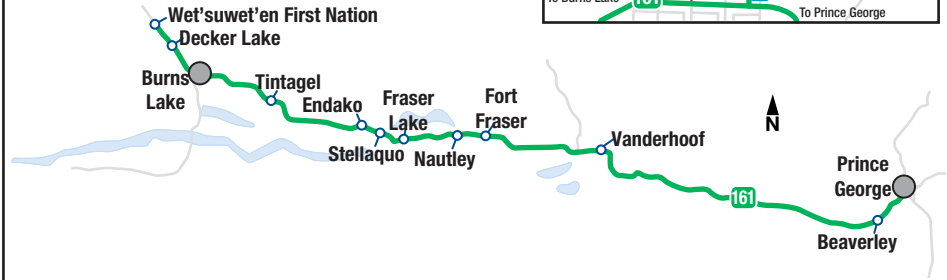

# 161 Prince George-Burns Lake – Operates Tuesday, Thursday & Saturday

13059-02022026

## Timing Point Locations

- Wet'suwet'en First Nation: Tom Dr at Hwy 16
- Decker Lake: Trading Post
- Burns Lake: Government at Gilgan
- Burns Lake: 3rd Ave at Kerr
- Burns Lake: Centre St at 10th Ave
- Tintagel: Rest Area Hwy 16 at Tintagel
- Endako: Endako Pub
- Stellaquo: Slenyah Store
- Fraser Lake: Fraser Lake Mall
- Nautley: Nadleh Whut'en Store
- Fort Fraser: Community Hall
- Vanderhoof: Co-Op
- Hospital Rd at Health Care Ave
- Vanderhoof: Co-Op
- Beaverly: Petro Canada
- Prince George: Westgate Mall
- Prince George: Pine Centre
- Prince George: 15th Ave at Alward St (Hospital)
- Prince George: Downtown 7th at Dominion