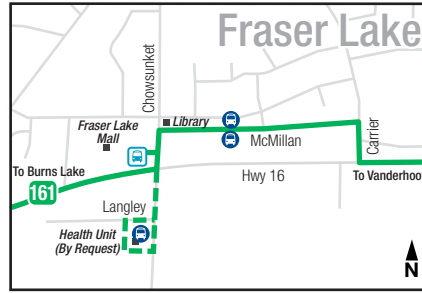

# 161 Prince George-Burns Lake – Operates Tuesday, Thursday & Saturday

13059-02022026

## Timing Point Locations

- Wet'suwet'en First Nation: Tom Dr at Hwy 16
- Decker Lake: Trading Post
- Burns Lake: Government at Gilgan
- Burns Lake: 3rd Ave at Kerr
- Burns Lake: Centre St at 10th Ave
- Tintagel: Rest Area Hwy 16 at Tintagel
- Endako: Endako Pub
- Stellaquo: Slenyah Store
- Fraser Lake: Fraser Lake Mall
- Nautley: Nadleh Whut'en Store
- Fort Fraser: Community Hall
- Vanderhoof: Co-Op
- Hospital Rd at Health Care Ave
- Vanderhoof: Co-Op
- Beaverly: Petro Canada
- Prince George: Westgate Mall
- Prince George: Pine Centre
- Prince George: 15th Ave at Alward St (Hospital)
- Prince George: Downtown 7th at Dominion