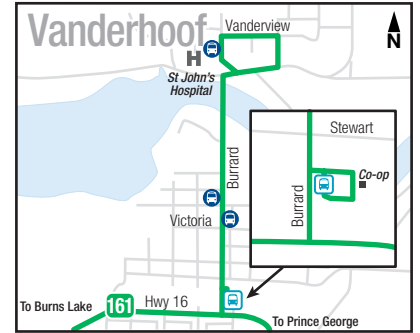

# 161 Prince George-Burns Lake – Operates Tuesday, Thursday & Saturday

13059-02022026

## Timing Point Locations

- Wet'suwet'en First Nation: Tom Dr at Hwy 16
- Decker Lake: Trading Post
- Burns Lake: Government at Gilgan
- Burns Lake: 3rd Ave at Kerr
- Burns Lake: Centre St at 10th Ave
- Tintagel: Rest Area Hwy 16 at Tintagel
- Endako: Endako Pub
- Stellaquo: Slenyah Store
- Fraser Lake: Fraser Lake Mall
- Nautley: Nadleh Whut'en Store
- Fort Fraser: Community Hall
- Vanderhoof: Co-Op
- Hospital Rd at Health Care Ave
- Vanderhoof: Co-Op
- Beaverly: Petro Canada
- Prince George: Westgate Mall
- Prince George: Pine Centre
- Prince George: 15th Ave at Alward St (Hospital)
- Prince George: Downtown 7th at Dominion