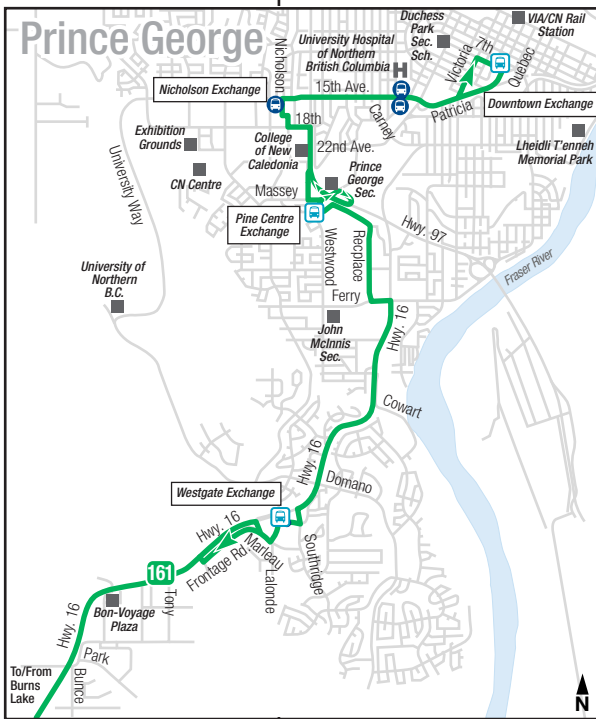

# 161 Prince George-Burns Lake – Operates Tuesday, Thursday & Saturday

13059-02022026

## Timing Point Locations

- Wet'suwet'en First Nation: Tom Dr at Hwy 16
- Decker Lake: Trading Post
- Burns Lake: Government at Gilgan
- Burns Lake: 3rd Ave at Kerr
- Burns Lake: Centre St at 10th Ave
- Tintagel: Rest Area Hwy 16 at Tintagel
- Endako: Endako Pub
- Stellaquo: Slenyah Store
- Fraser Lake: Fraser Lake Mall
- Nautley: Nadleh Whut'en Store
- Fort Fraser: Community Hall
- Vanderhoof: Co-Op
- Hospital Rd at Health Care Ave
- Vanderhoof: Co-Op
- Beaverly: Petro Canada
- Prince George: Westgate Mall
- Prince George: Pine Centre
- Prince George: 15th Ave at Alward St (Hospital)
- Prince George: Downtown 7th at Dominion