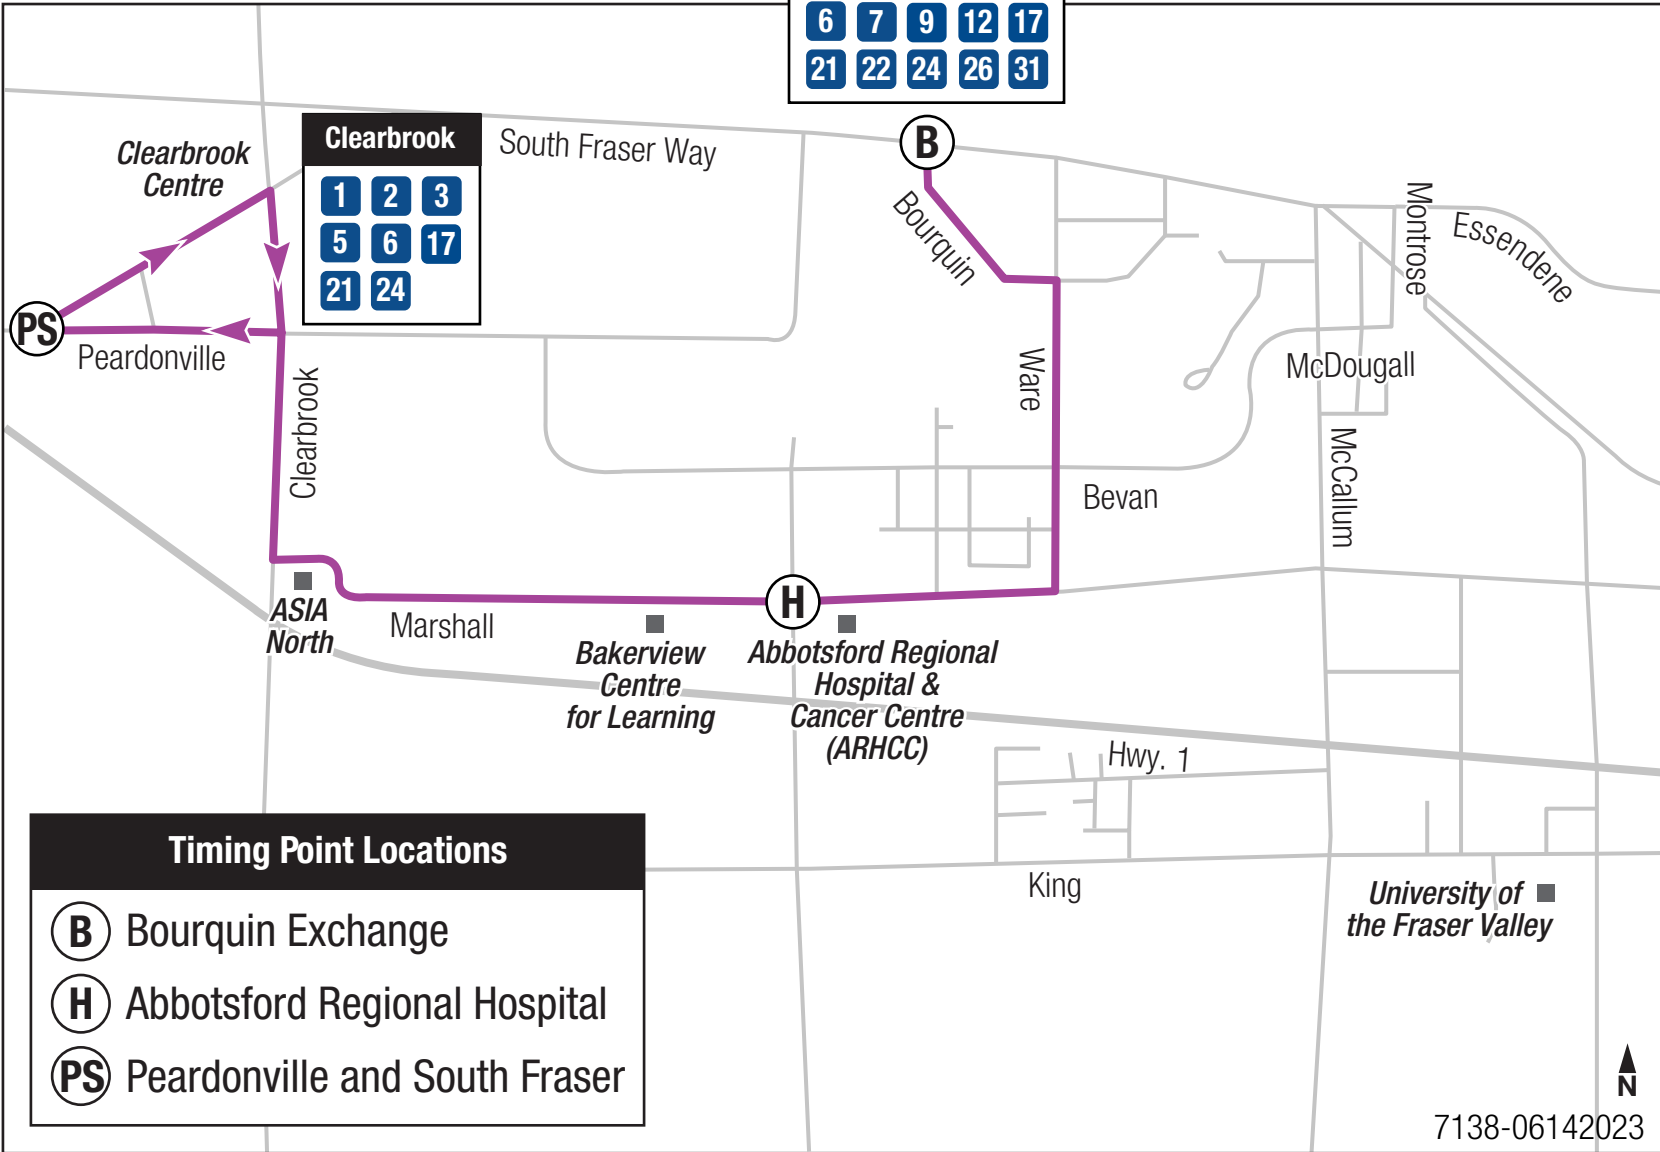

5 Clearbrook/Bourquin

Bourquin Exchange				
1	2	3	4	5
6	7	9	12	17
21	22	24	26	31

Clearbrook		
1	2	3
5	6	17
21	24	

Timing Point Locations	
(B)	Bourquin Exchange
(H)	Abbotsford Regional Hospital
(PS)	Peardonville and South Fraser