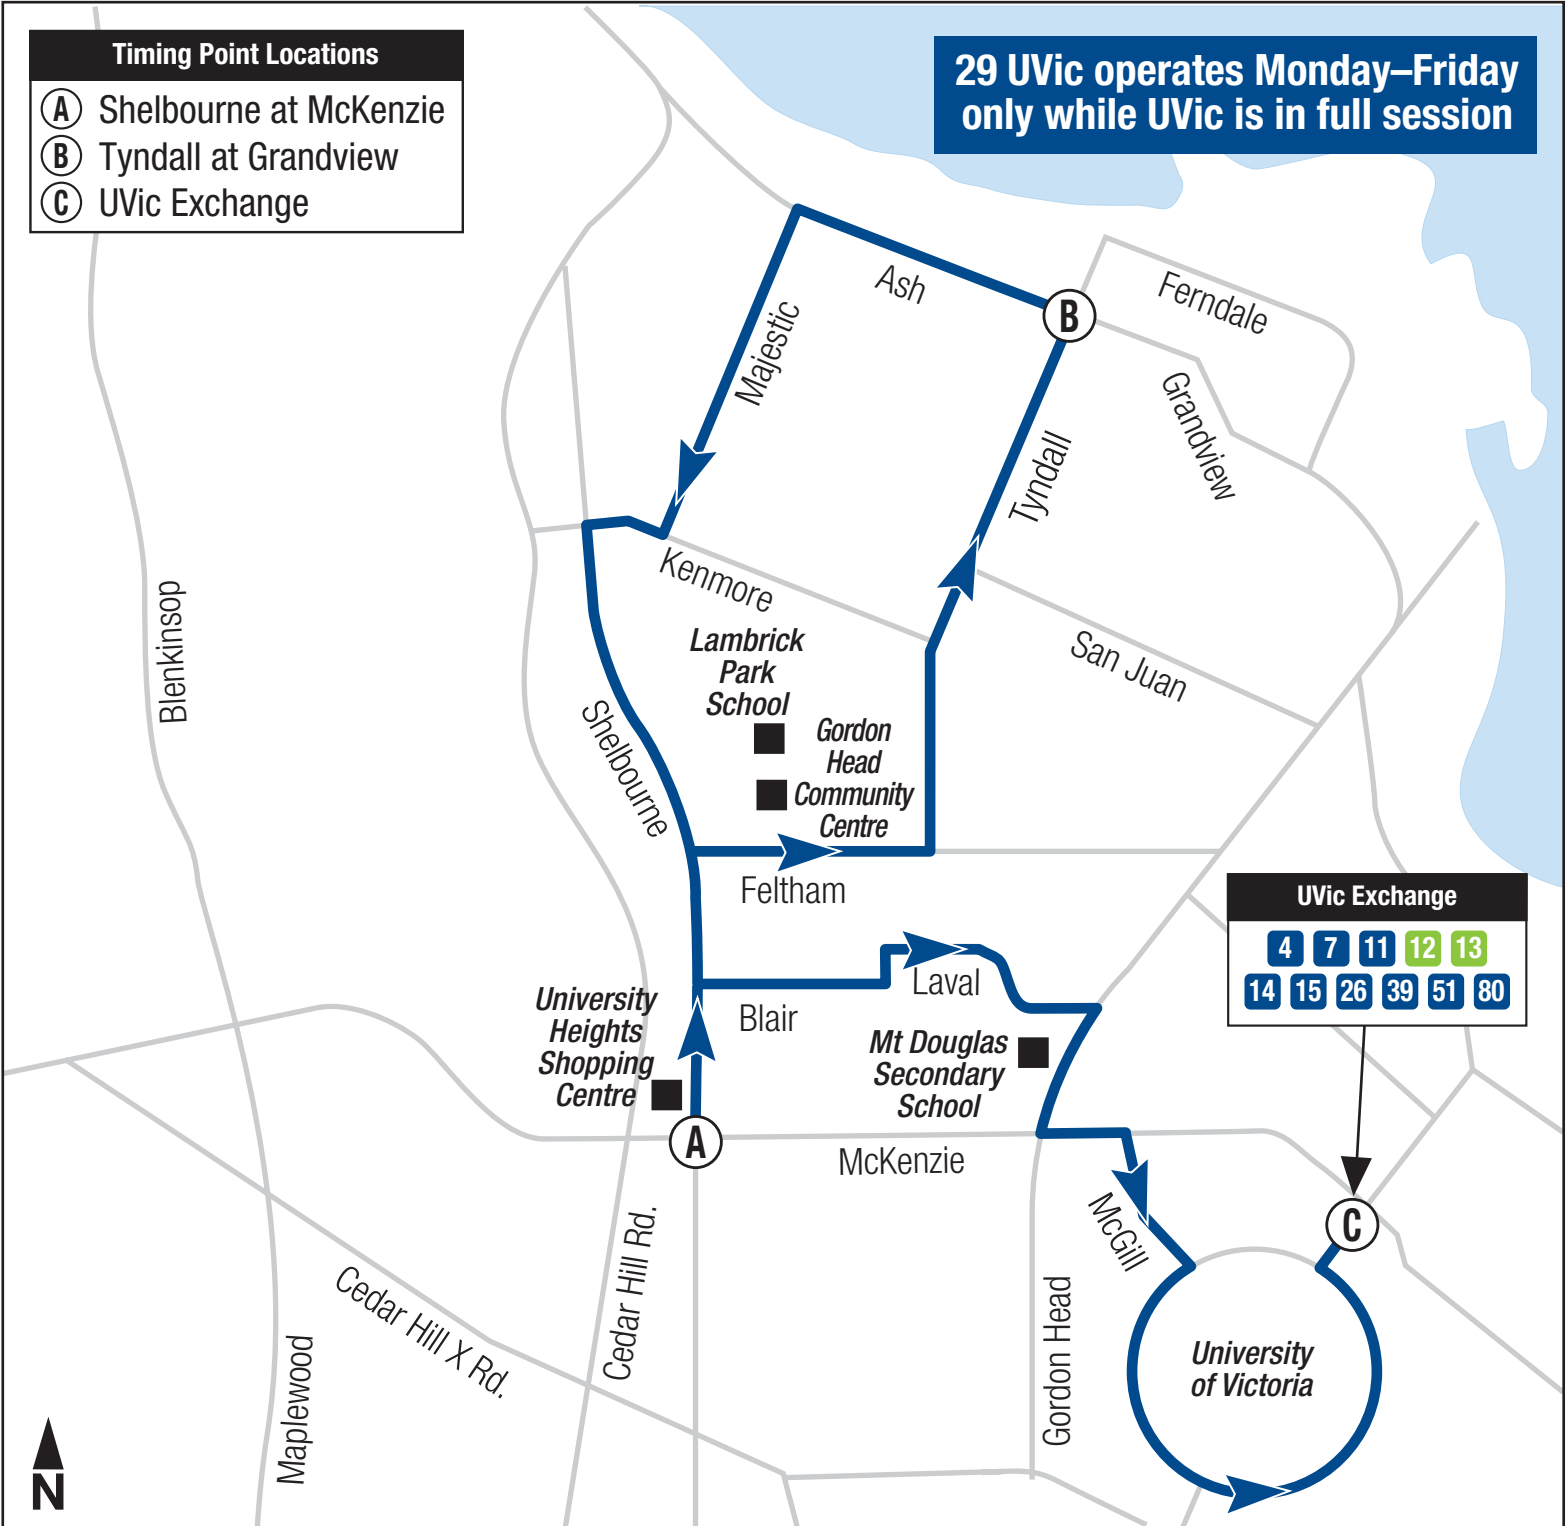

29 UVic

Timing Point Locations

- (A)** Shelbourne at McKenzie
- (B)** Tyndall at Grandview
- (C)** UVic Exchange

29 UVic operates Monday–Friday only while UVic is in full session

UVic Exchange					
4	7	11	12	13	
14	15	26	39	51	80