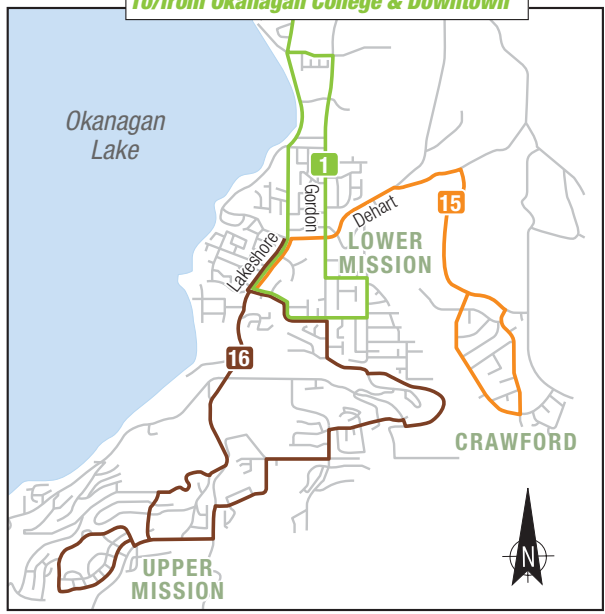

To/from Okanagan College & Downtown

### Kelowna Regional Transit

- |                            |                                |
|----------------------------|--------------------------------|
| -1- Lakeshore              | -11- South Rutland             |
| -2- North End              | -12- McCulloch                 |
| -3- Dilworth Mtn.          | -14- Black Mountain            |
| -4- Pandosy/ UBC O Express | -15- Crawford                  |
| -6- Gilmore/ UBC O Express | -16- Southwest Mission         |
| -7- Glenmore               | -21- Glenrosa                  |
| -8- University             | -23- Lake Country              |
| -9- Shopper Shuttle        | -90- Okanagan Valley Connector |
| -10- North Rutland         | -97- Express                   |