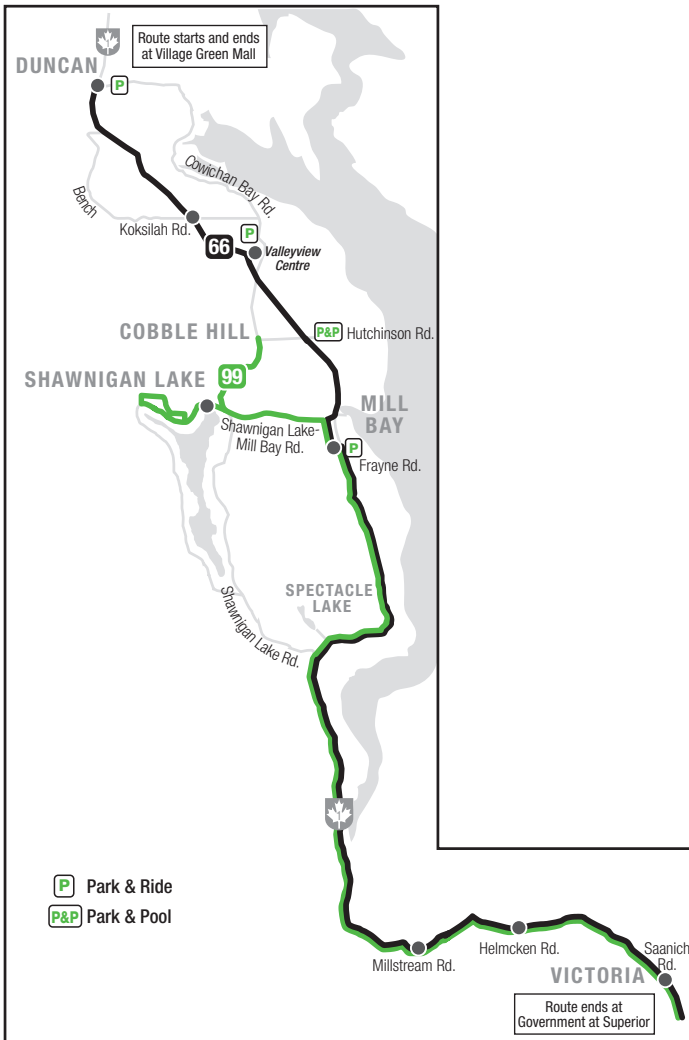

Park & Ride P

Park & Ride lots offer direct routing along Hwy. 1 between Duncan and Victoria.

- Frayne Road Park & Ride: 70 parking spaces
- Valleyview Centre Park & Ride: 50 parking spaces

Park & Pool P&P

66 Duncan Commuter

AM to Victoria

Monday to Friday

Village Green Mall	Valleyview Centre	Frayne Rd at Hwy 1	Hwy 1 at Millstream Interchange	Hwy 1 at Helmccken Interchange	Douglas at Boleskine	Douglas at Finlayson	Government at Superior
5:30	5:43	5:53	6:16	6:32	6:42	6:46	7:00
6:00	6:13	6:23	6:46	7:02	7:12	7:16	7:30
6:15	6:28	6:38	7:01	7:17	7:27	7:31	7:45
6:30	6:43	6:53	7:16	7:32	7:42	7:46	8:00