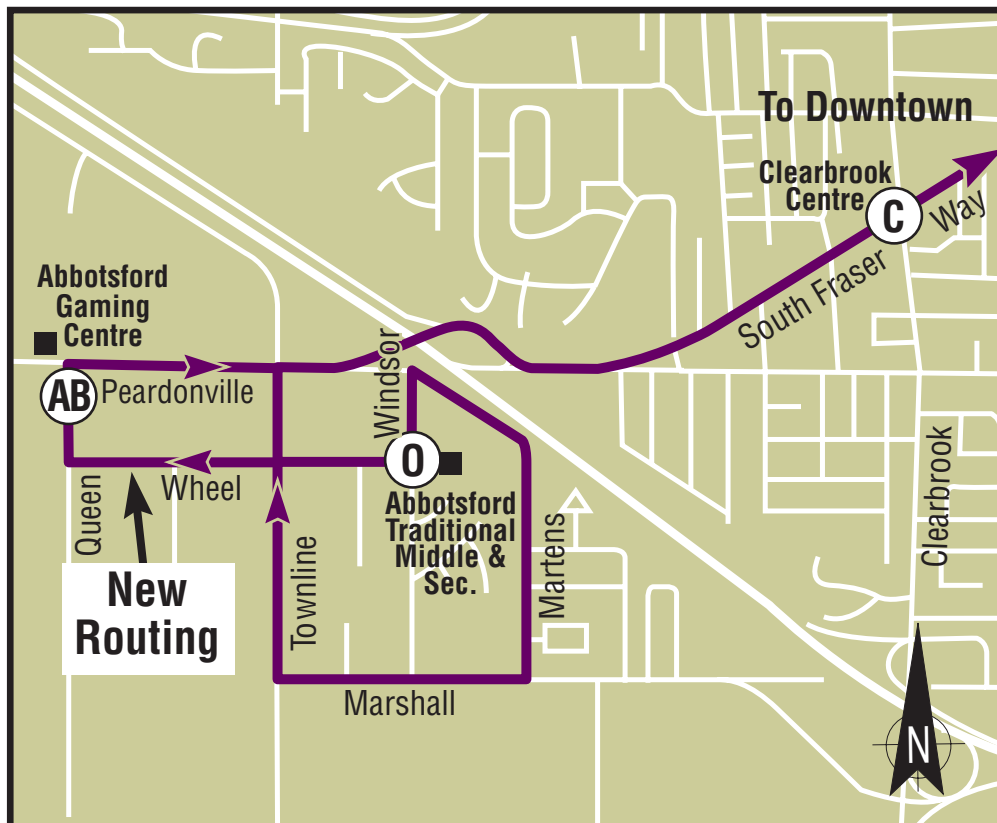

## Central Fraser Valley Transit System

# Customer Alert

The **Route 17 Townline Industrial** has changed due to the road changes around the Abbotsford Gaming Centre. The schedule times are not affected.

[www.bctransit.com](http://www.bctransit.com)