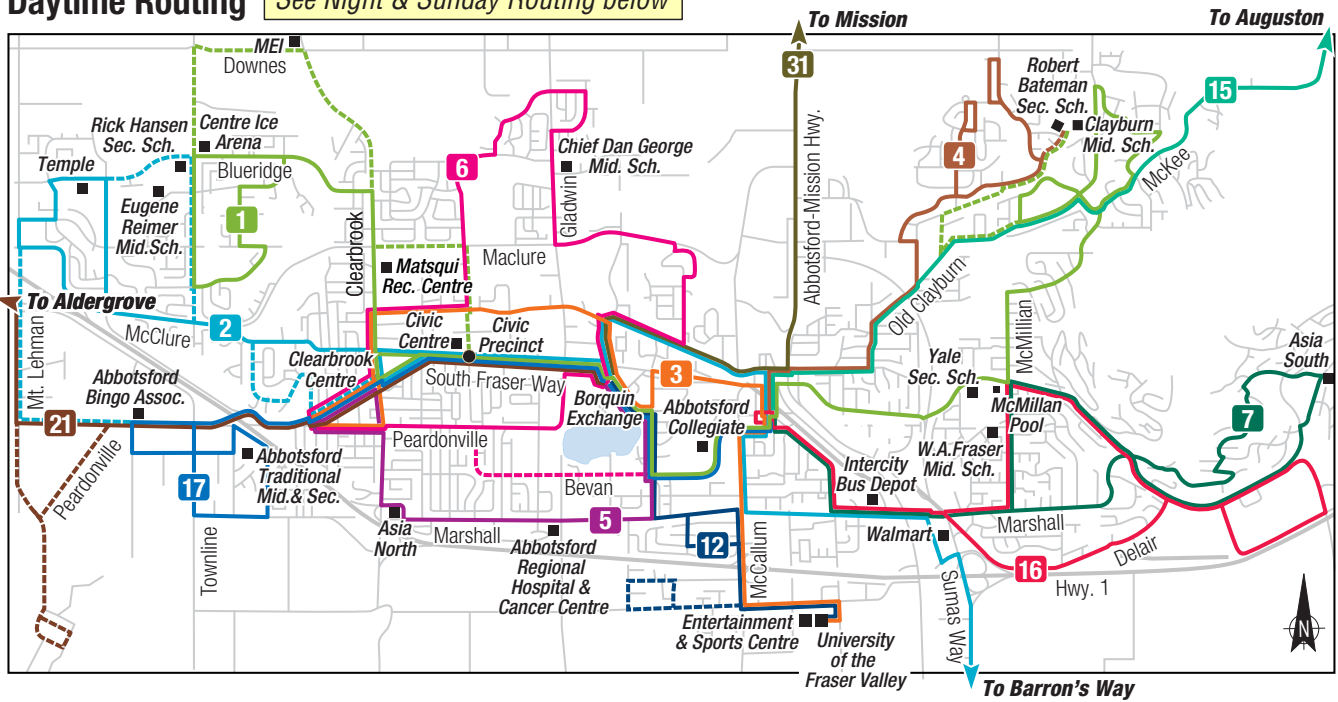

Daytime Routing See Night & Sunday Routing below

- 1** Blueridge-McKee *GoLine*
- 2** Bluejay-Huntingdon *GoLine*
- 3** Clearbrook-UFV *GoLine*
- 4** Saddle
- 5** Hospital
- 6** Gladwin-Trethewey
- 7** Sumas Mountain
- 12** UFV-Bourquin Connector
- 15** Auguston Connector
- 16** McMillan Commuter
- 17** Townline Industrial
- 21** Aldergrove Connector
- 31** Valley Connector

Night & Sunday Routing

- 1** Blueridge-McKee *GoLine*
- 2** Bluejay-Huntingdon *GoLine*
- 4** Saddle
- 6** Gladwin-Trethewey
- 7** Sumas Mountain
- 25** UFV-Clearbrook via Hospital
- 31** Valley Connector