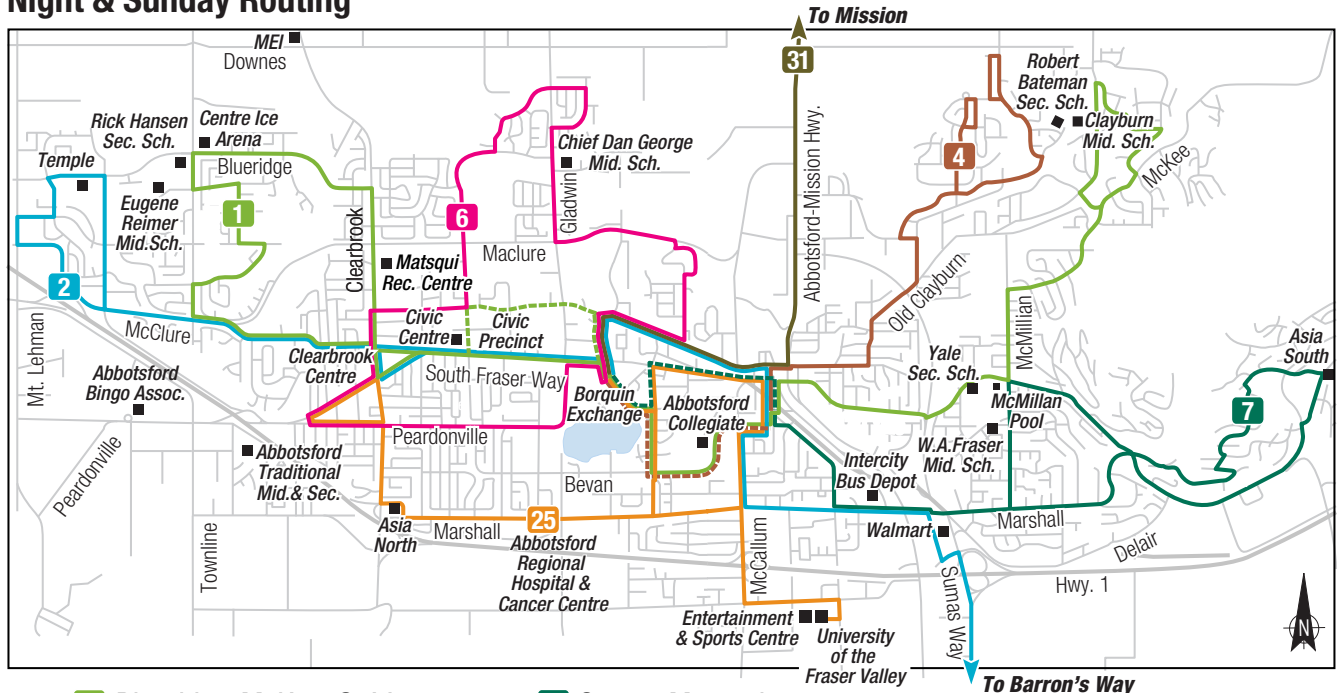

Daytime Routing See Night & Sunday Routing below

- 1** Blueridge-McKee *GoLine*
- 2** Bluejay-Huntingdon *GoLine*
- 3** Clearbrook-UFV *GoLine*
- 4** Saddle
- 5** Hospital
- 6** Gladwin-Trethewey
- 7** Sumas Mountain
- 12** UFV-Bourquin Connector
- 15** Auguston Connector
- 16** McMillan Commuter
- 17** Townline Industrial
- 21** Aldergrove Connector
- 31** Valley Connector

Night & Sunday Routing

- 1** Blueridge-McKee *GoLine*
- 2** Bluejay-Huntingdon *GoLine*
- 4** Saddle
- 6** Gladwin-Trethewey
- 7** Sumas Mountain
- 25** UFV-Clearbrook via Hospital
- 31** Valley Connector