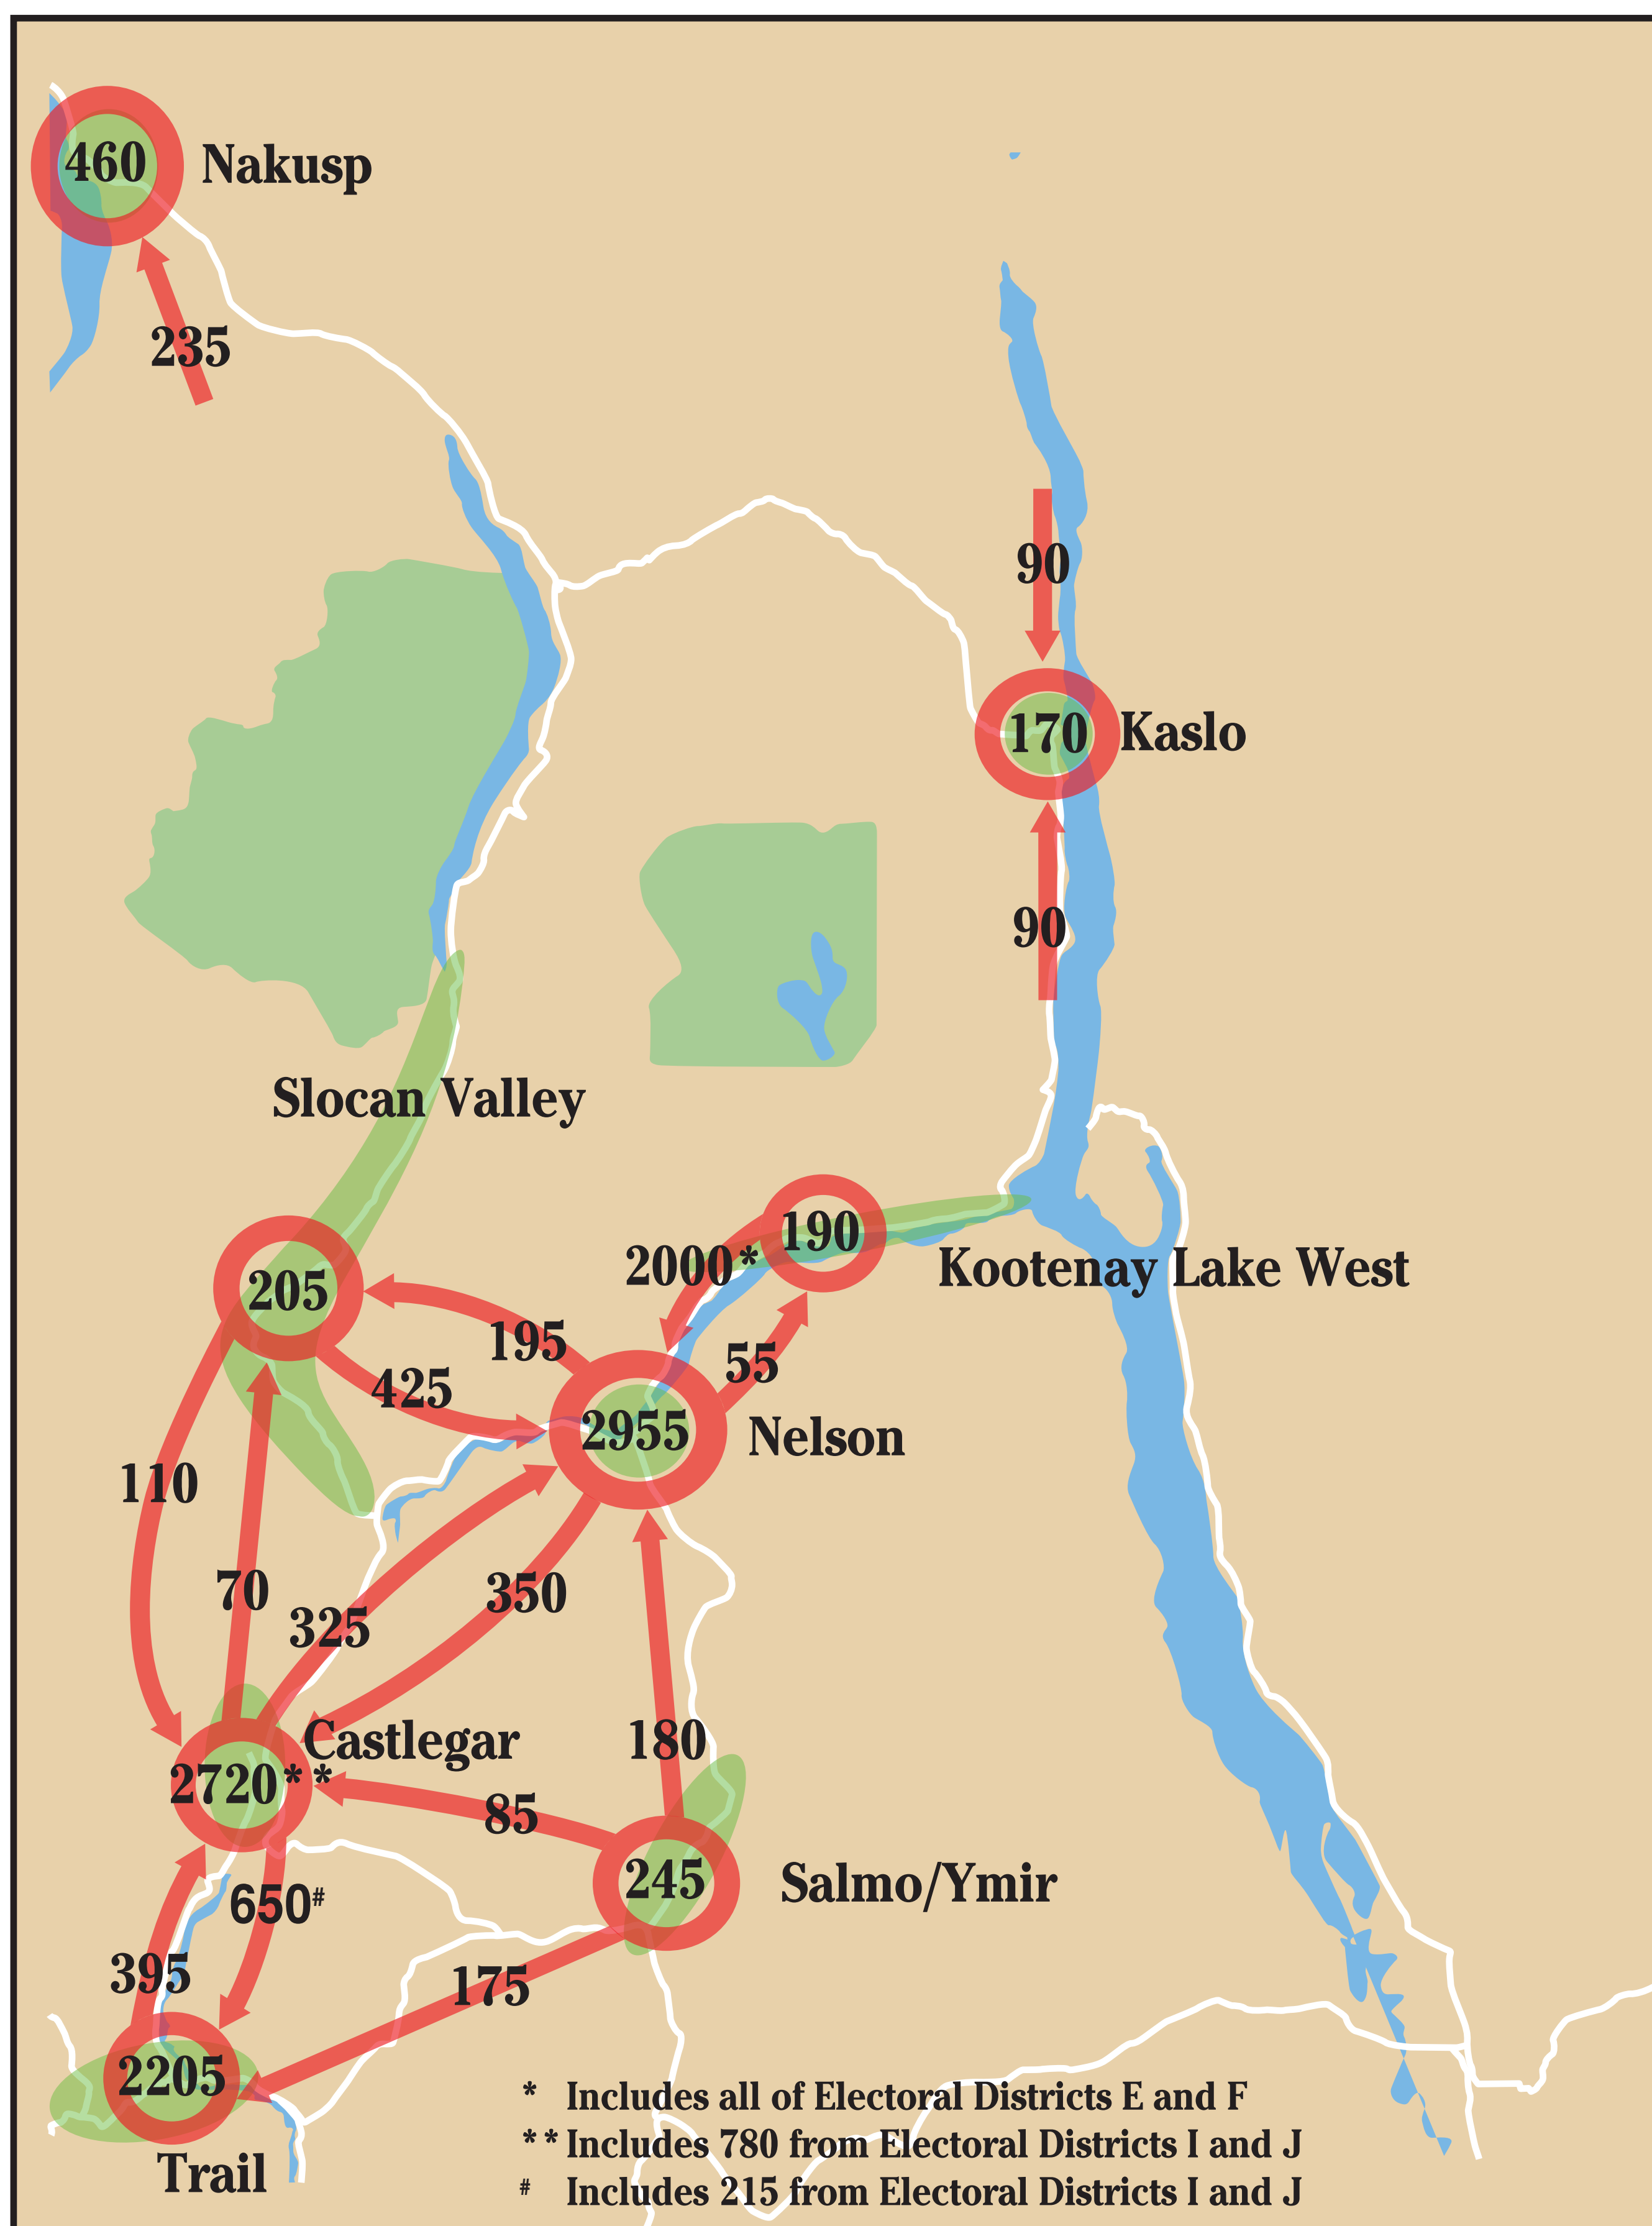

Commute to Work

This map shows commuter flows in the Kootenay region between and within communities. For example, 650 people travelled, for work purposes, from Castlegar to Trail, while 2,720 travelled within Castlegar.

Source: Canada Census 2006