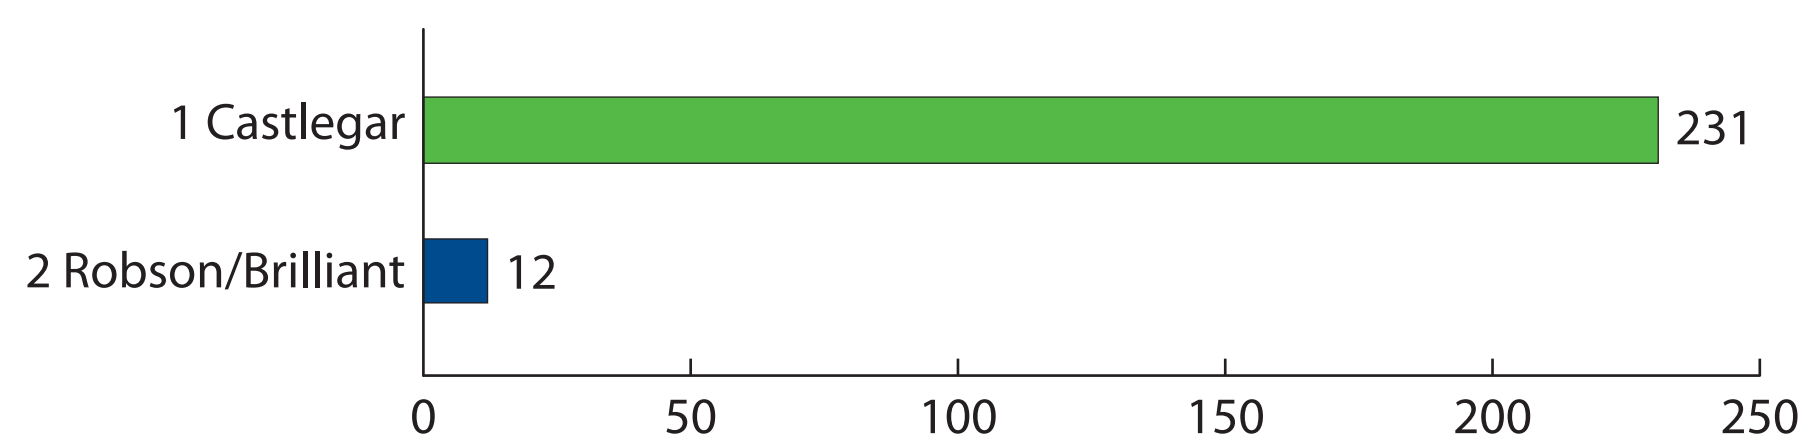

# Castlegar Transit Service

- Population: 10,400
- Annual Service Hours: 4,664
- Buses: 2
- Annual Ridership: 40,686

**Castlegar Average Weekday Ridership 2008/2009**

**Central Kootenay Work Trip Modes Total 22,500**