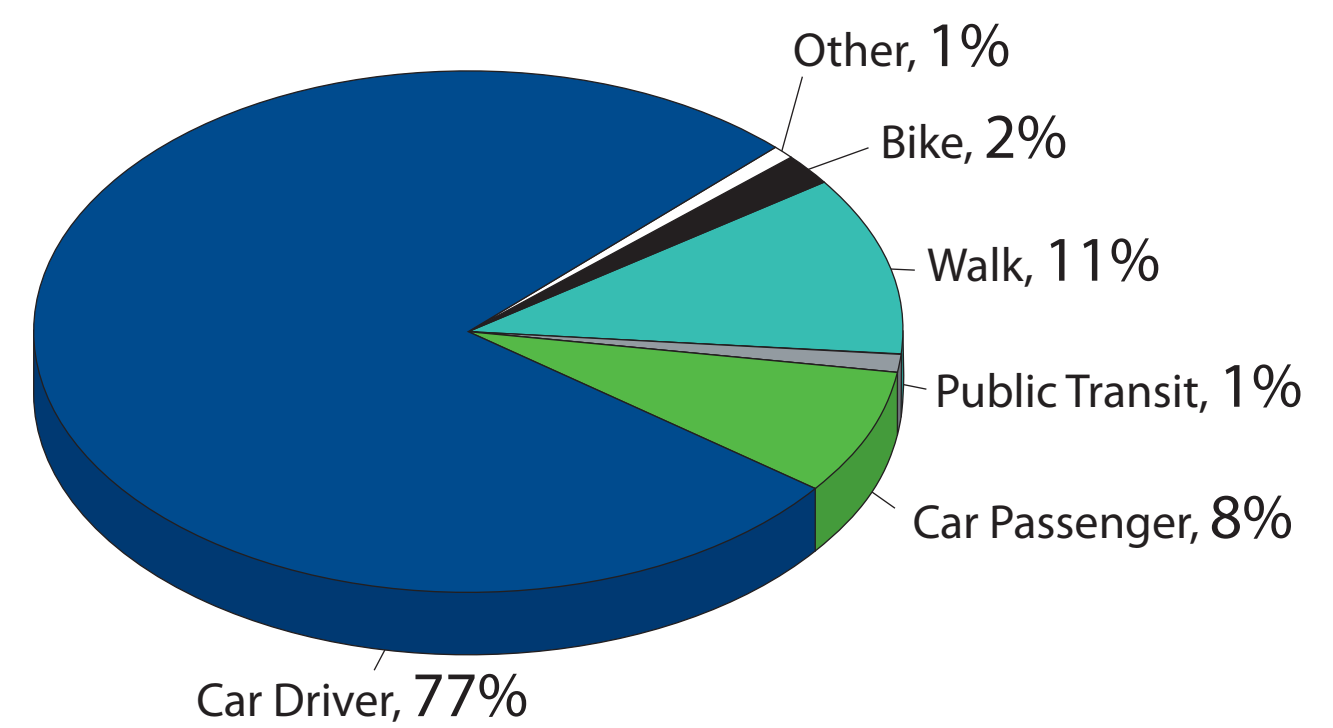

# Castlegar Transit Service

- Population: 10,400
- Annual Service Hours: 4,664
- Buses: 2
- Annual Ridership: 40,686

**Castlegar Average Weekday Ridership 2008/2009**

**Central Kootenay Work Trip Modes Total 22,500**