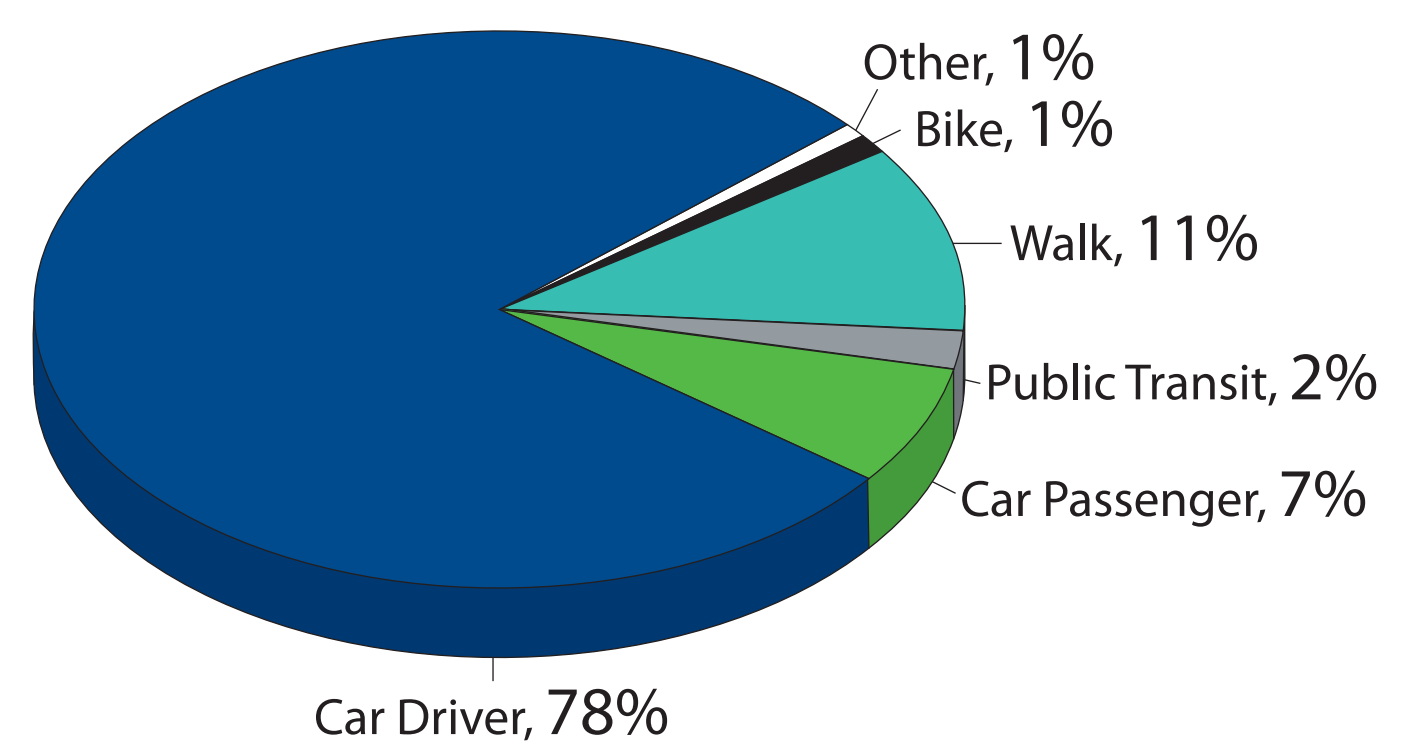

Kootenay Boundary Transit System

- Population: 13,000
- Annual Service Hours: 12,900
- Buses: 8
- Annual Ridership: 363,000

Trail Average Weekday Ridership

Trail Work Trip Modes Total 4,535

Source: Canada Census 2006