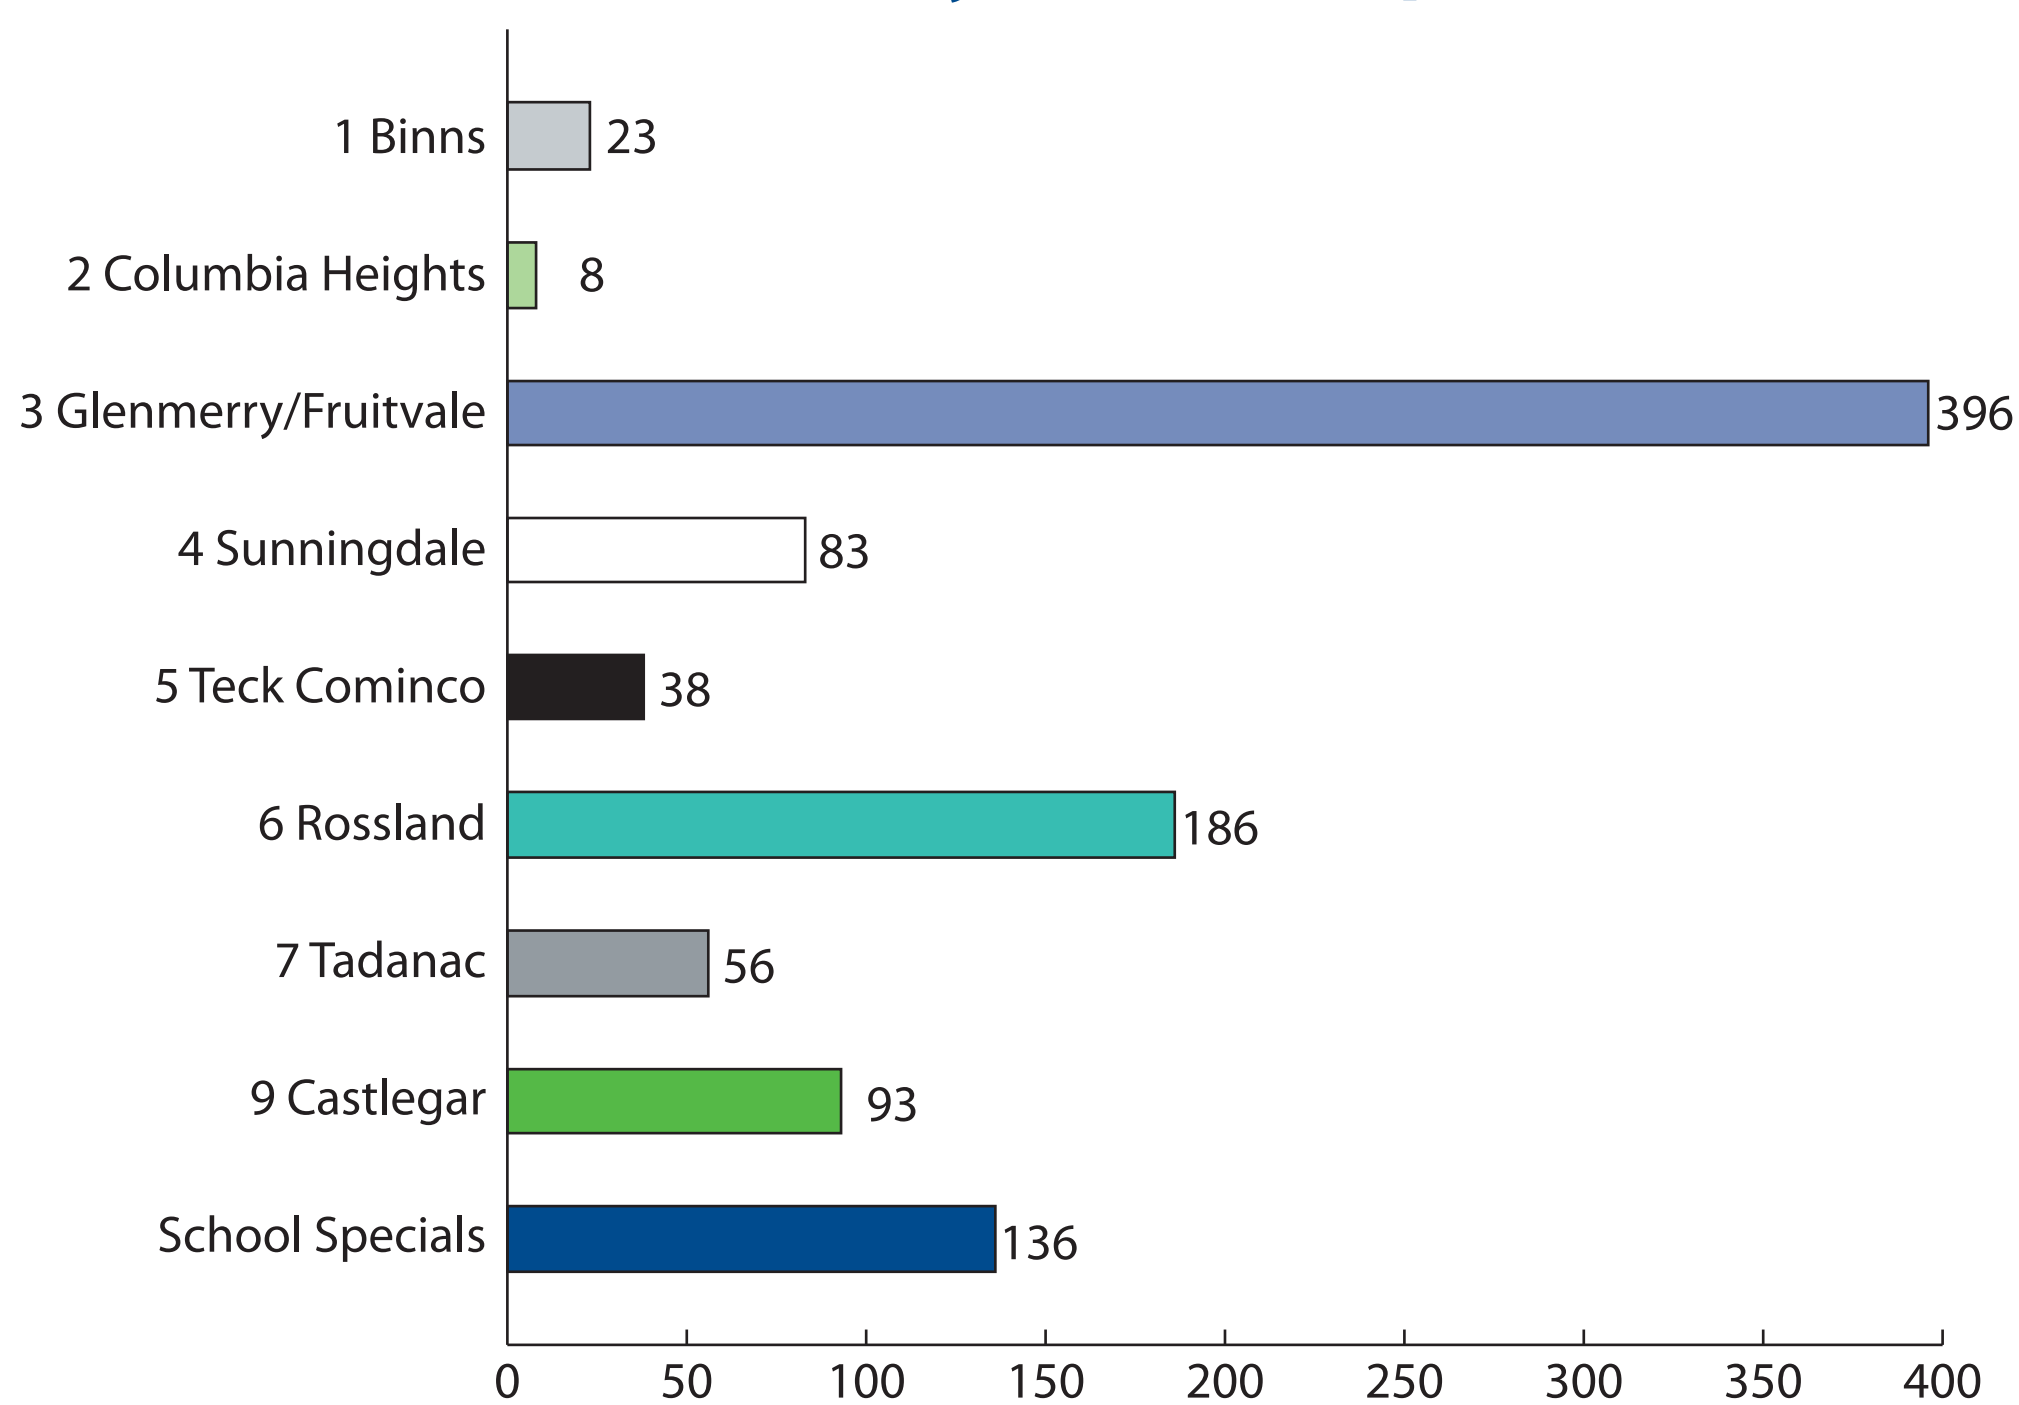

Kootenay Boundary Transit System

- Population: 13,000
- Annual Service Hours: 12,900
- Buses: 8
- Annual Ridership: 363,000

Trail Average Weekday Ridership

Trail Work Trip Modes Total 4,535

Source: Canada Census 2006