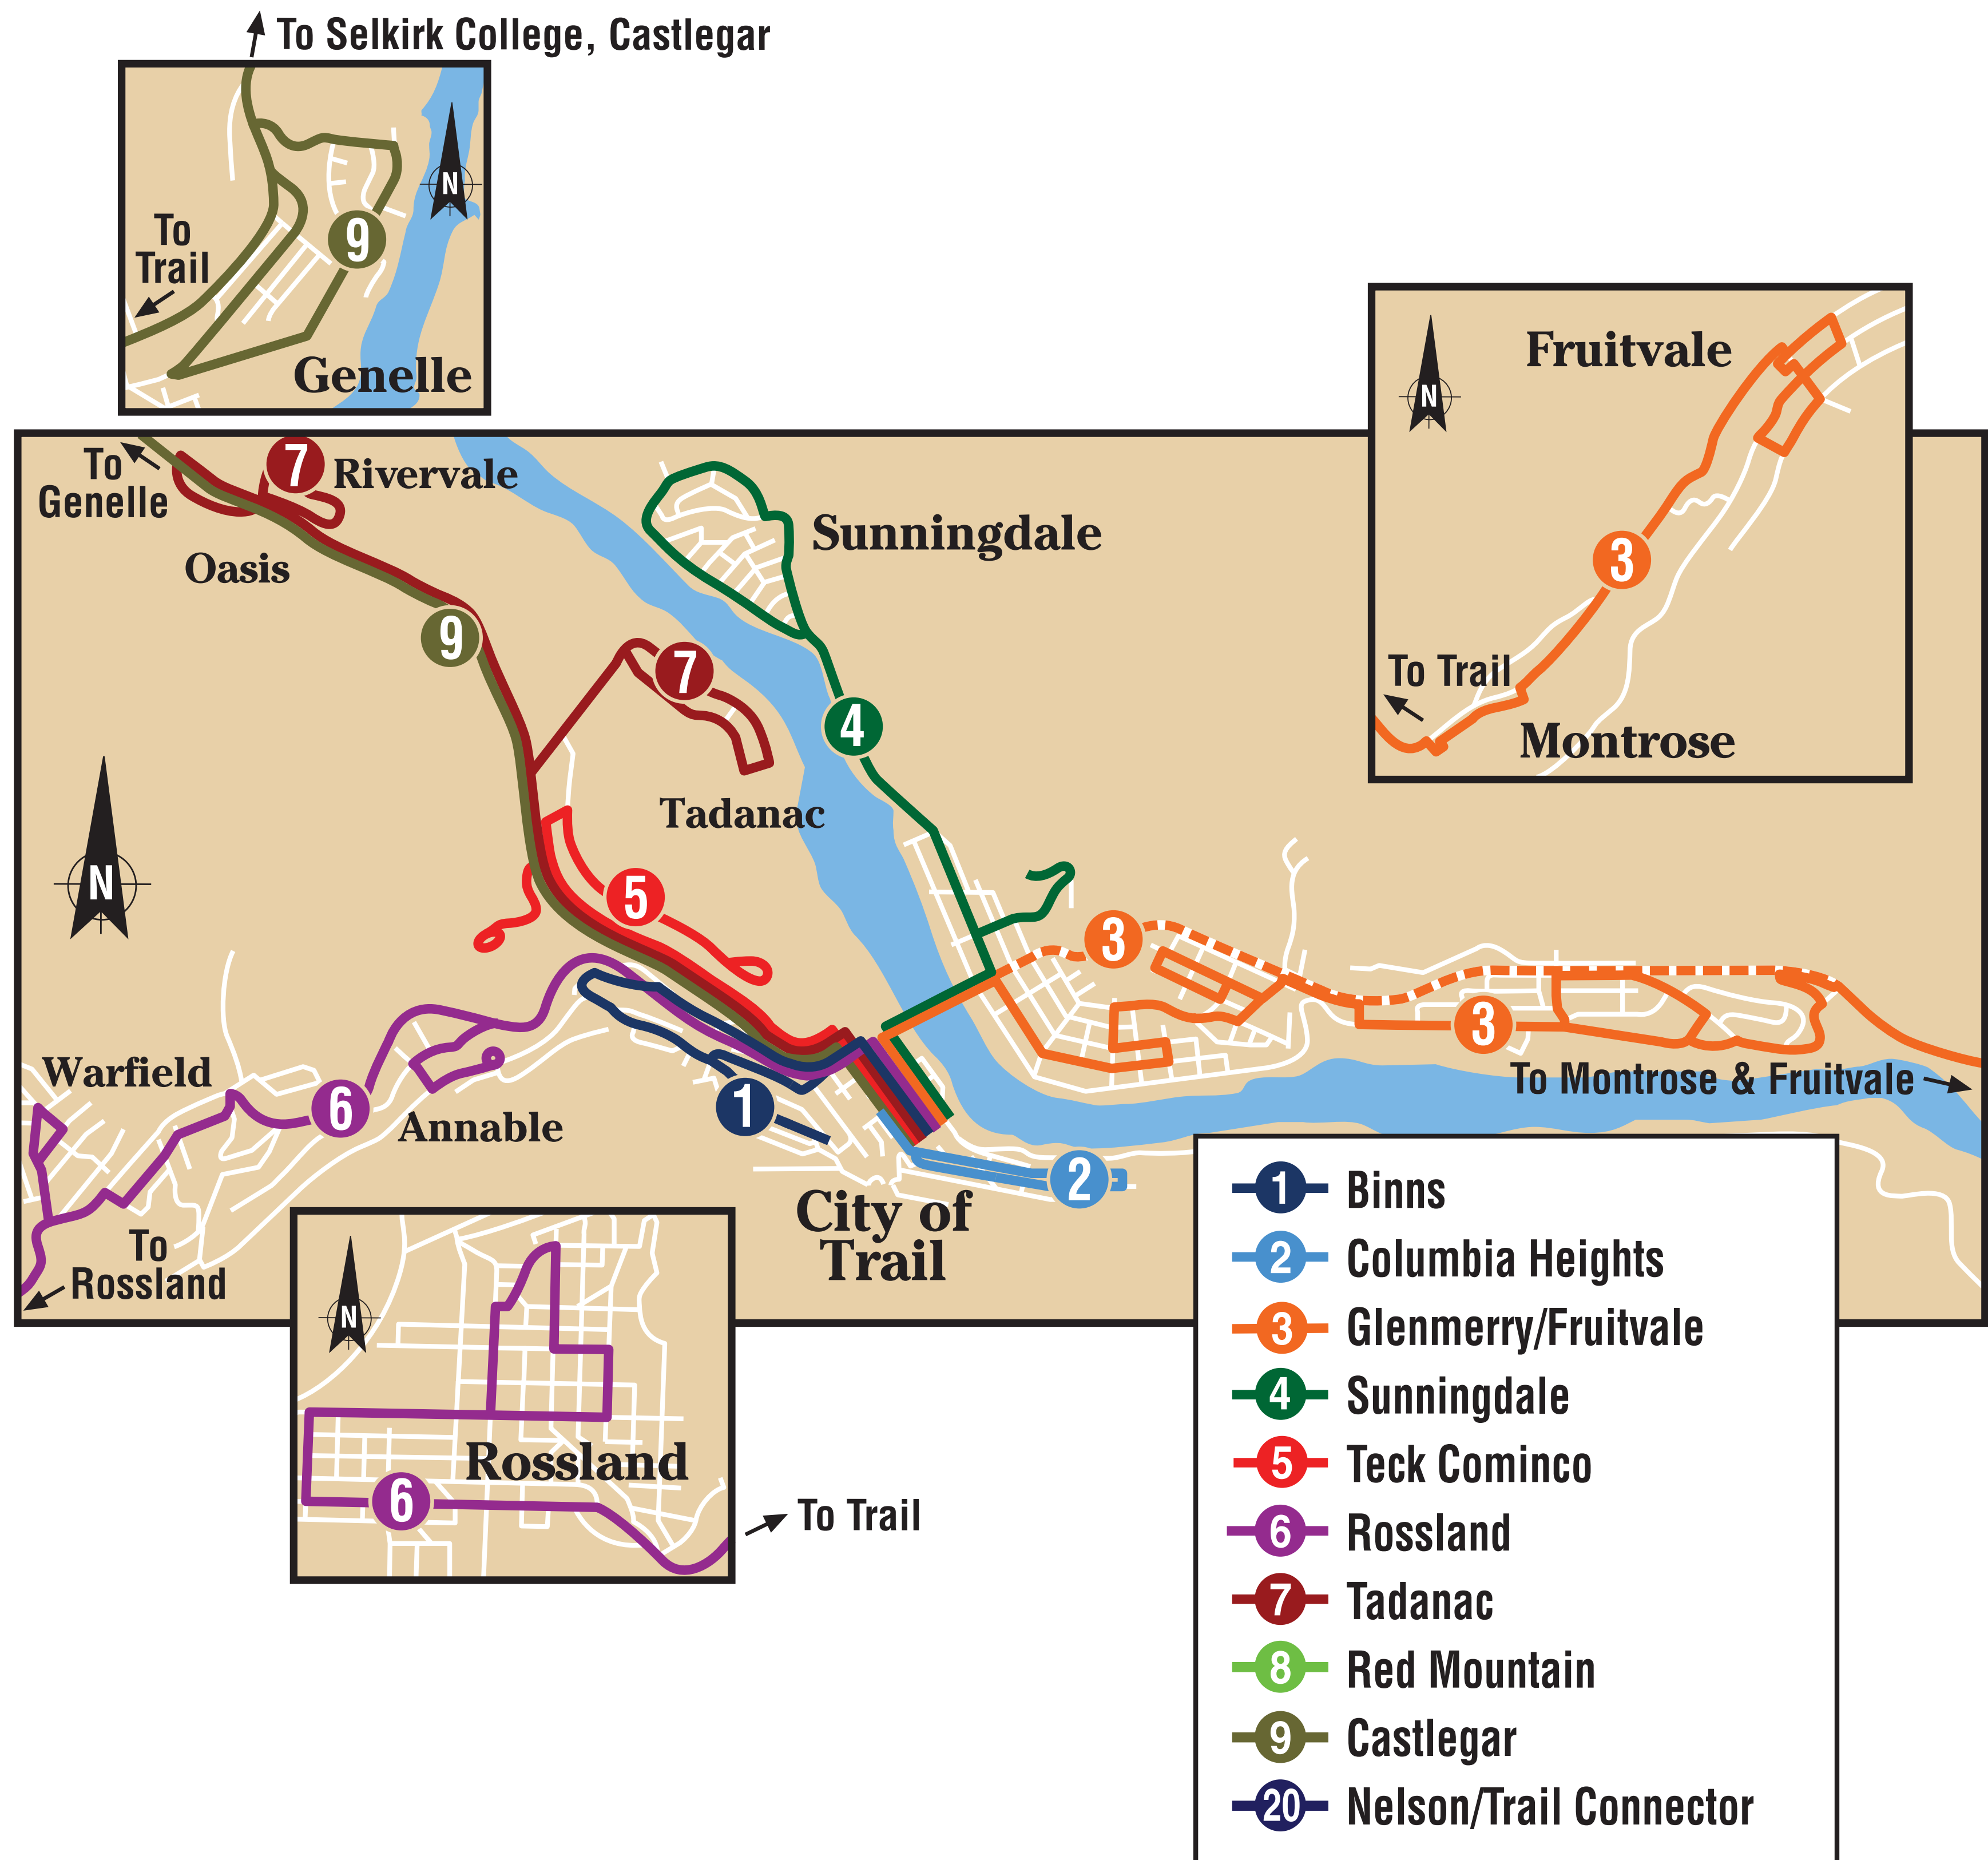

Kootenay Boundary Transit System

- Population: 13,000
- Annual Service Hours: 12,900
- Buses: 8
- Annual Ridership: 363,000

Trail Average Weekday Ridership

Trail Work Trip Modes Total 4,535

Source: Canada Census 2006