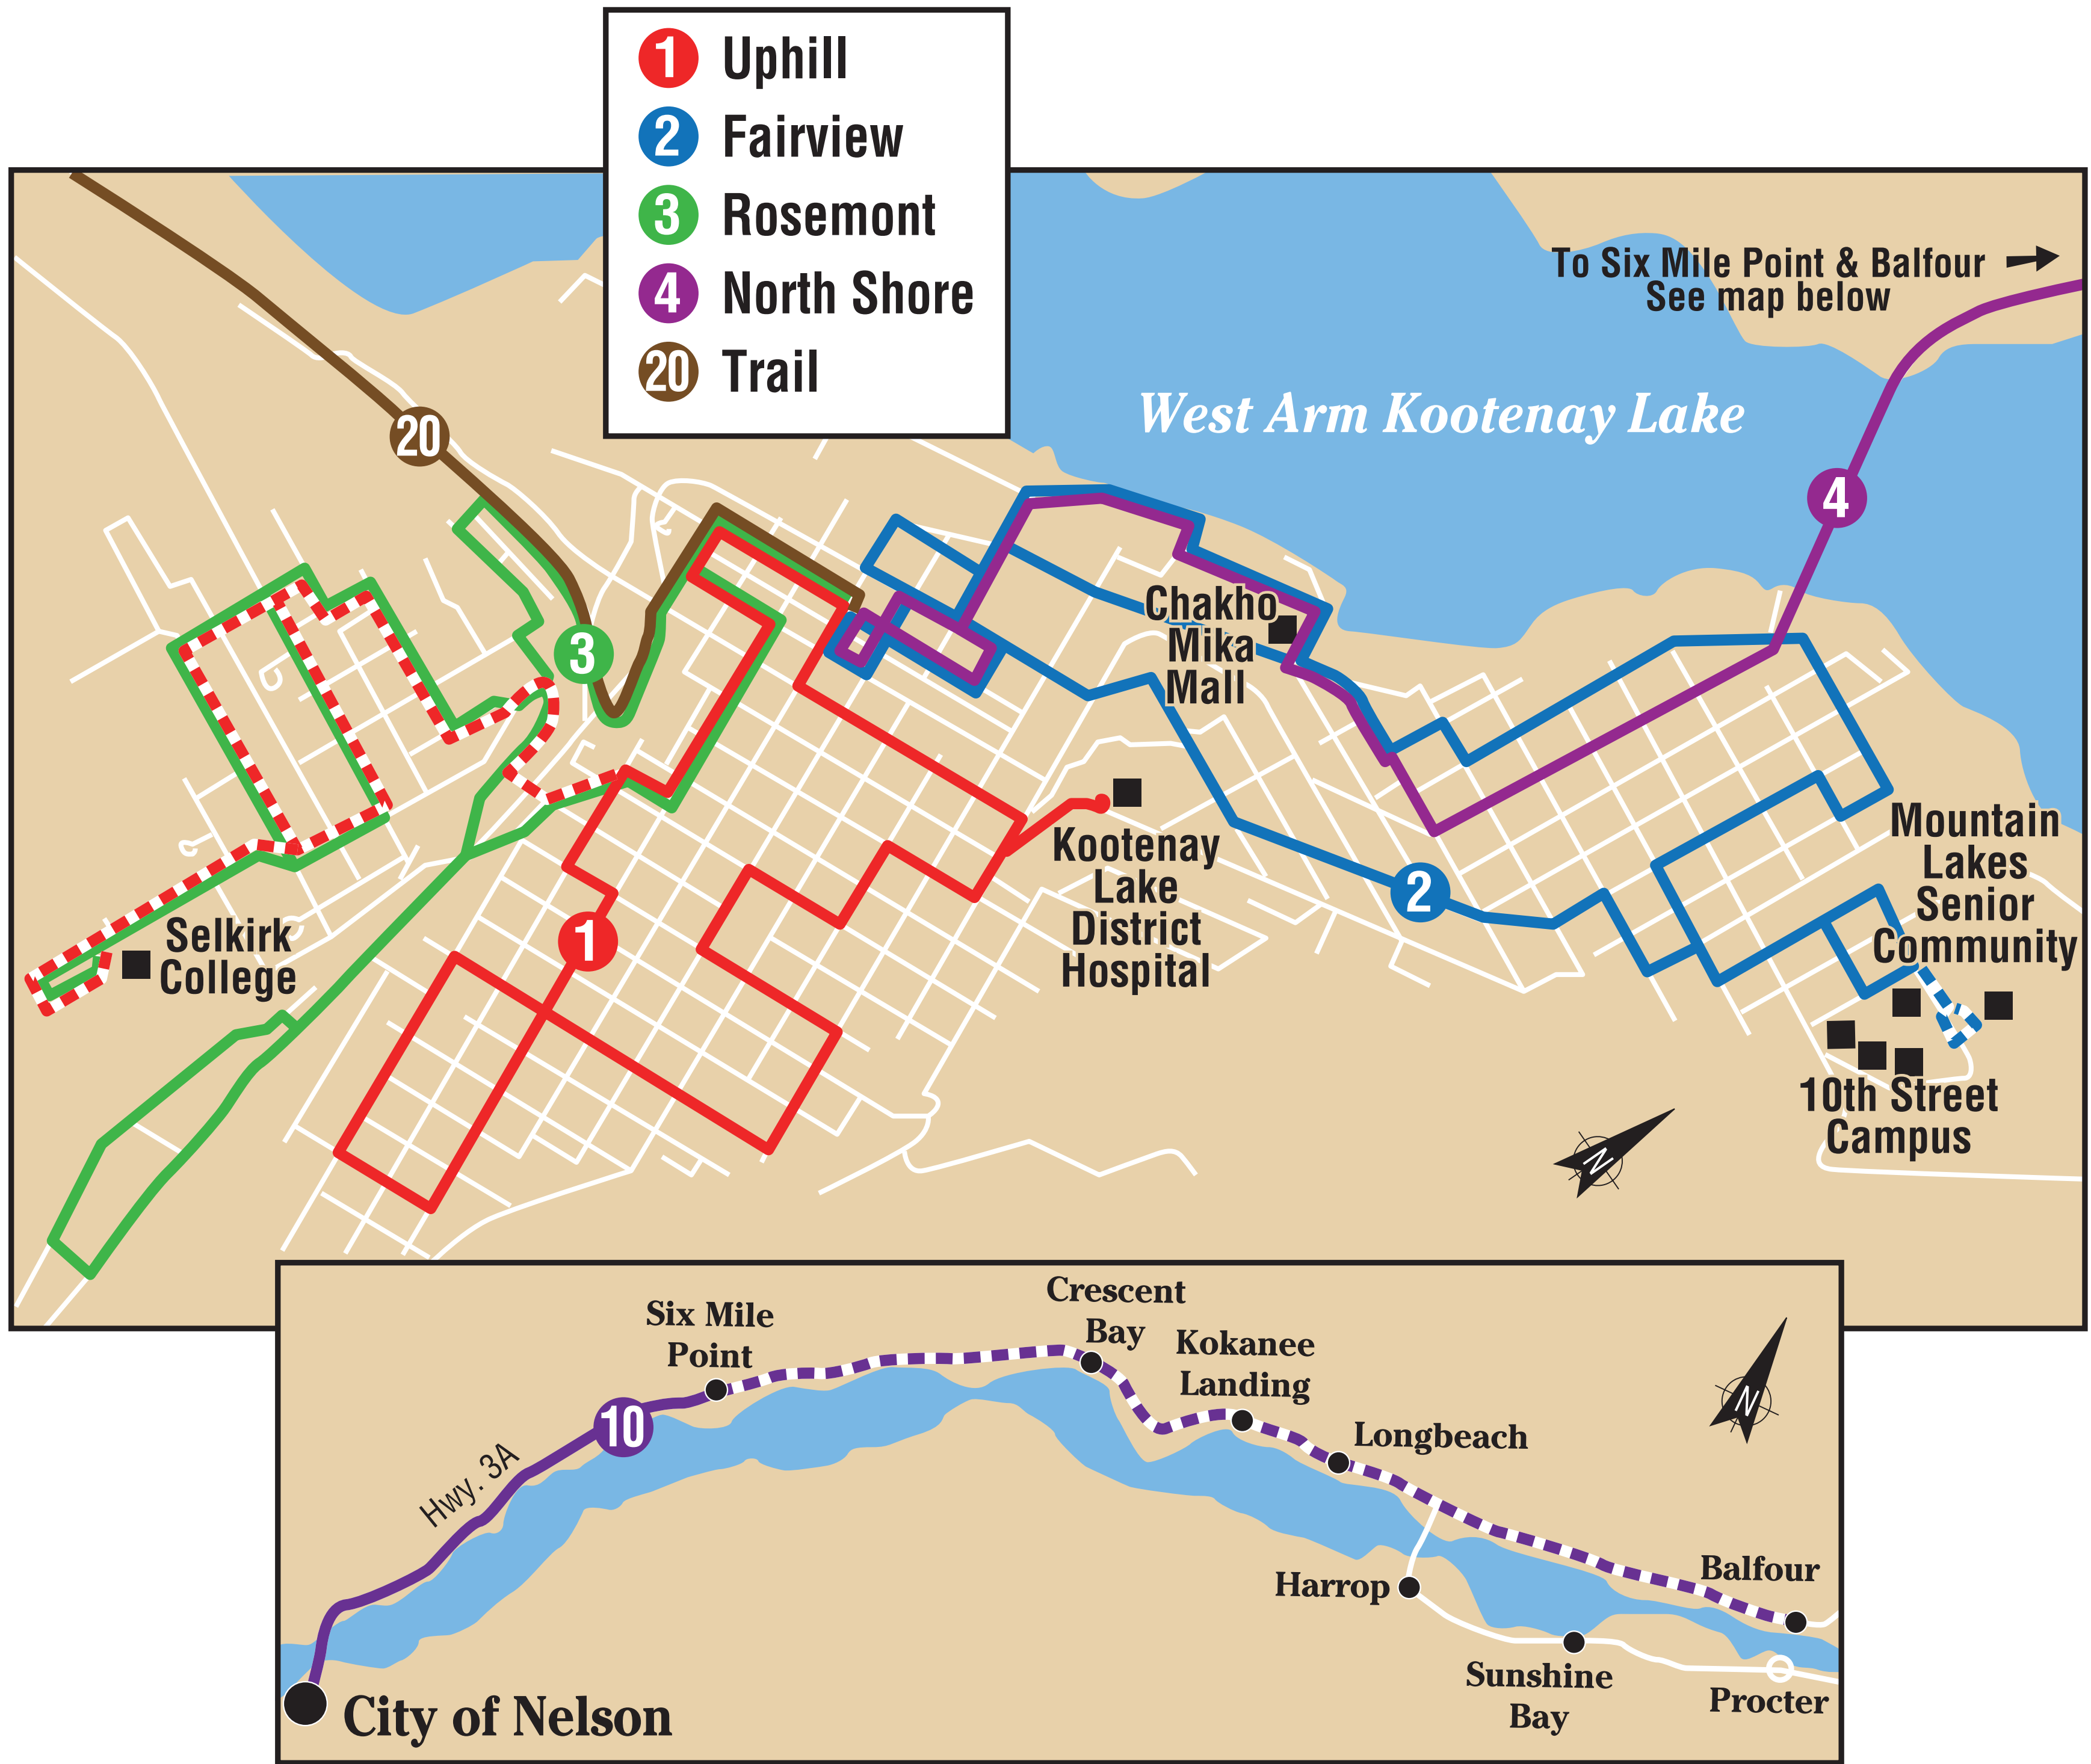

Nelson Transit System

- Population: 14,000
- Annual Service Hours: 12,000
- Buses: 5
- Annual Ridership: 293,000

Nelson Average Weekday Ridership

Nelson Work Trip Modes Total 4,195

Source: Canada Census 2006