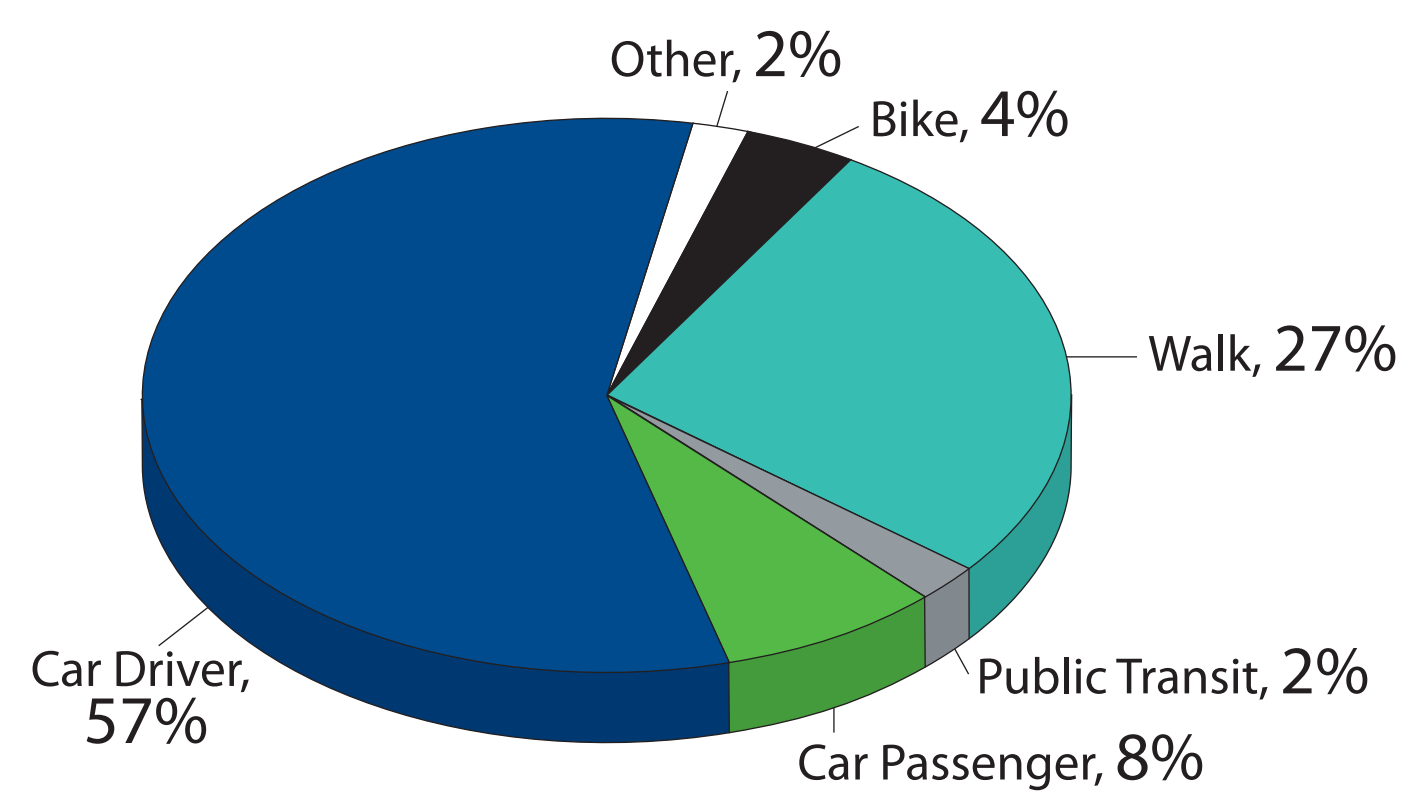

Nelson Transit System

- Population: 14,000
- Annual Service Hours: 12,000
- Buses: 5
- Annual Ridership: 293,000

Nelson Average Weekday Ridership

Nelson Work Trip Modes Total 4,195

Source: Canada Census 2006