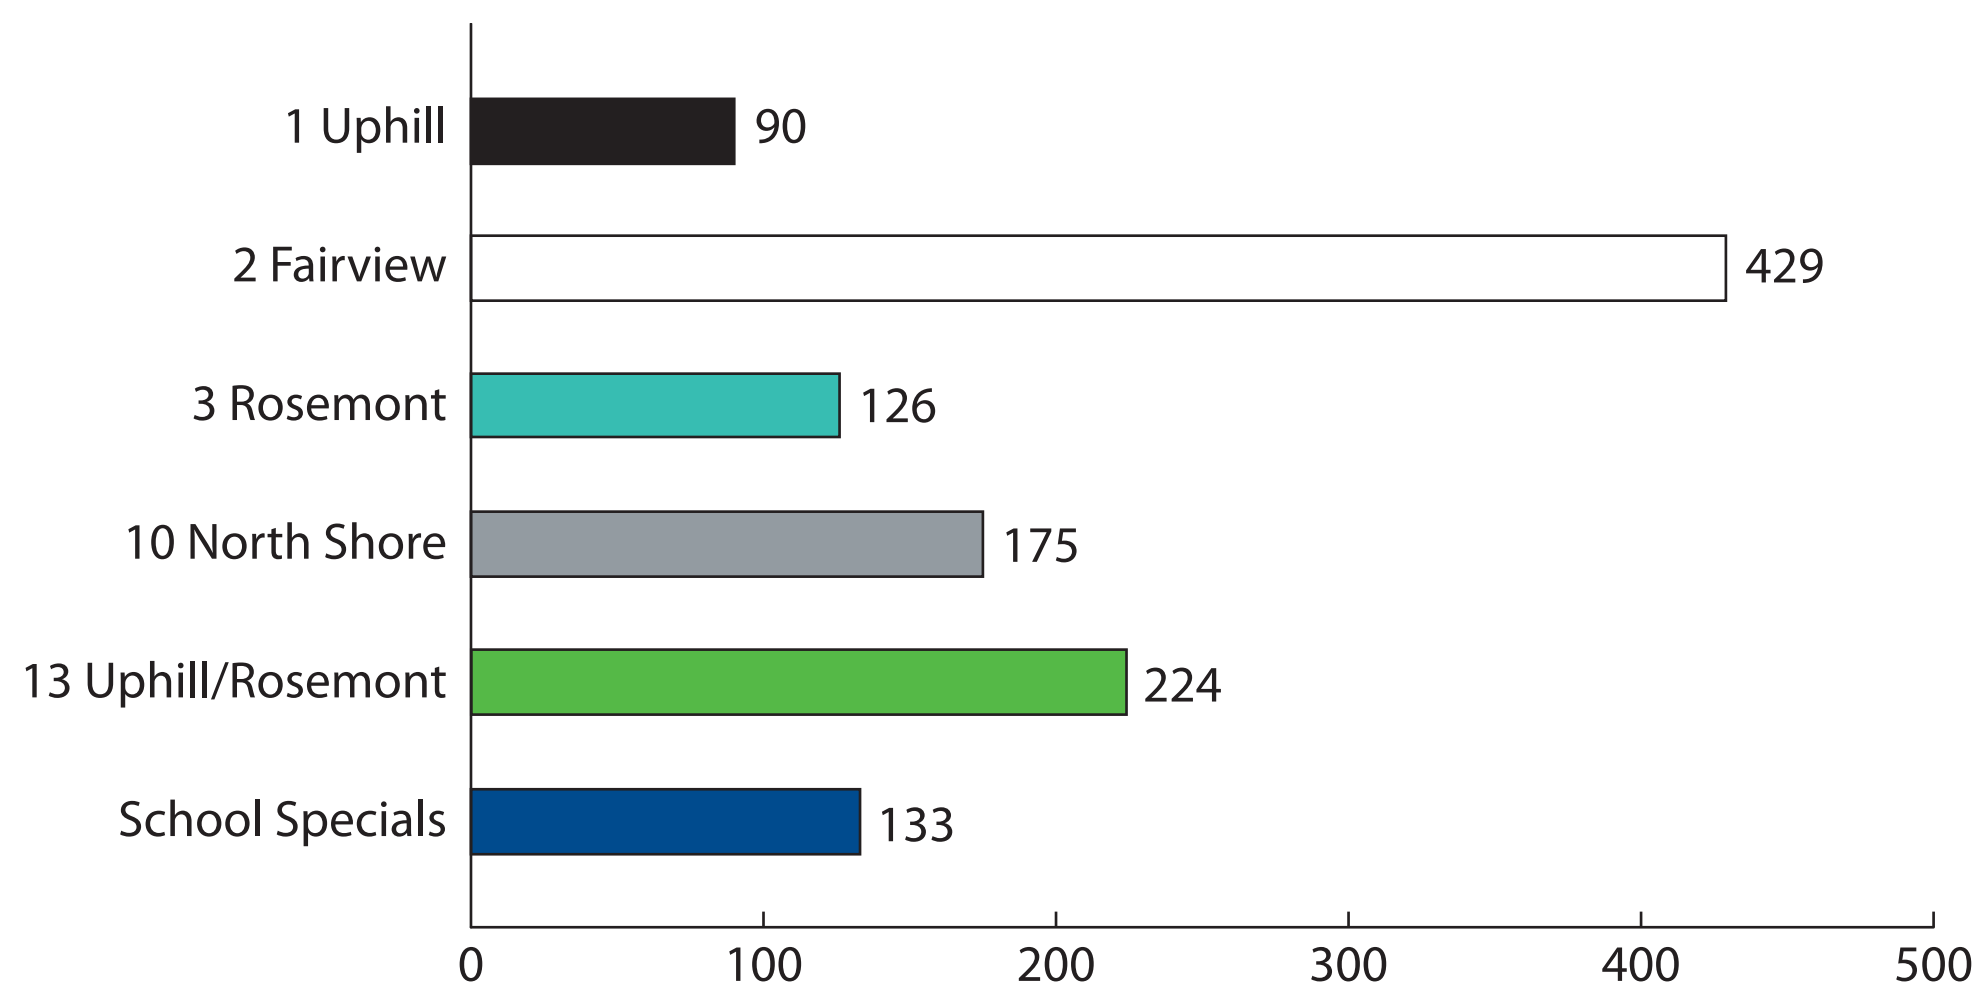

Nelson Transit System

- Population: 14,000
- Annual Service Hours: 12,000
- Buses: 5
- Annual Ridership: 293,000

Nelson Average Weekday Ridership

Nelson Work Trip Modes Total 4,195

Source: Canada Census 2006