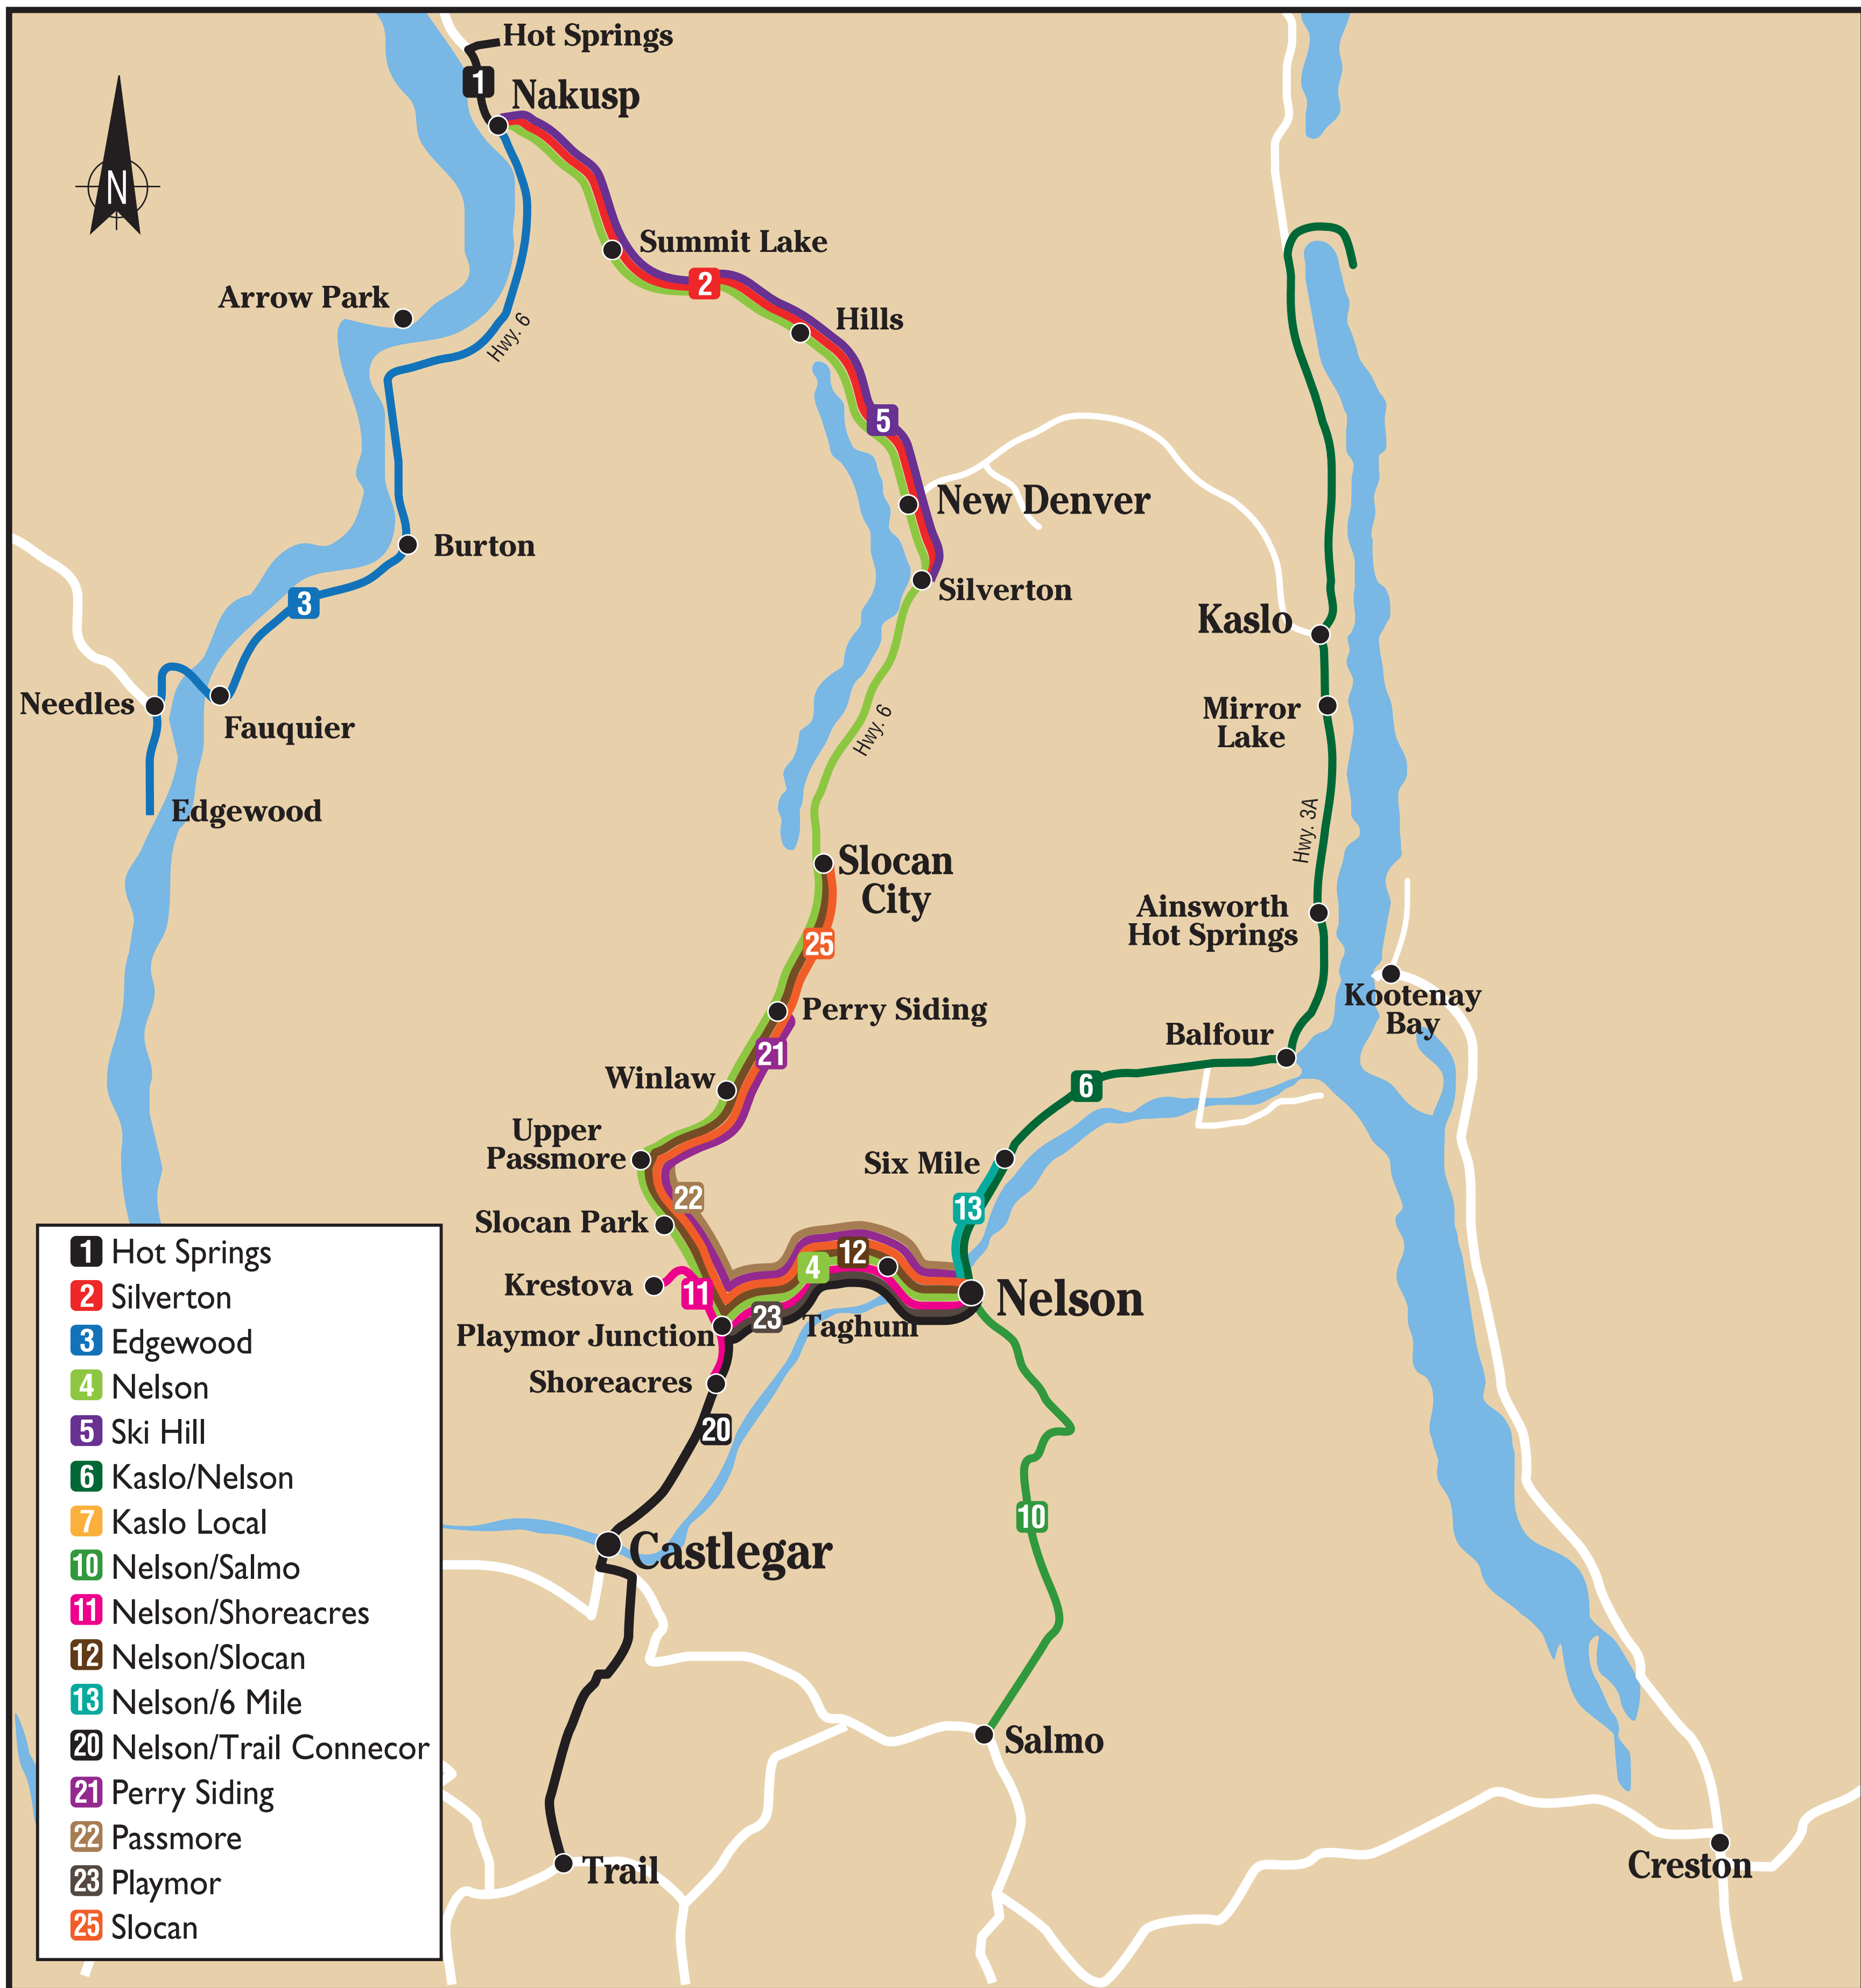

# Central Kootenays Transit Service

- Population: 46,300
- Annual Service Hours: 14,241
- Buses: 8
- Annual Ridership: 83,242

**Central Kootenay Annual Ridership 2008/2009**

**Central Kootenay Work Trip Modes Total 22,500**