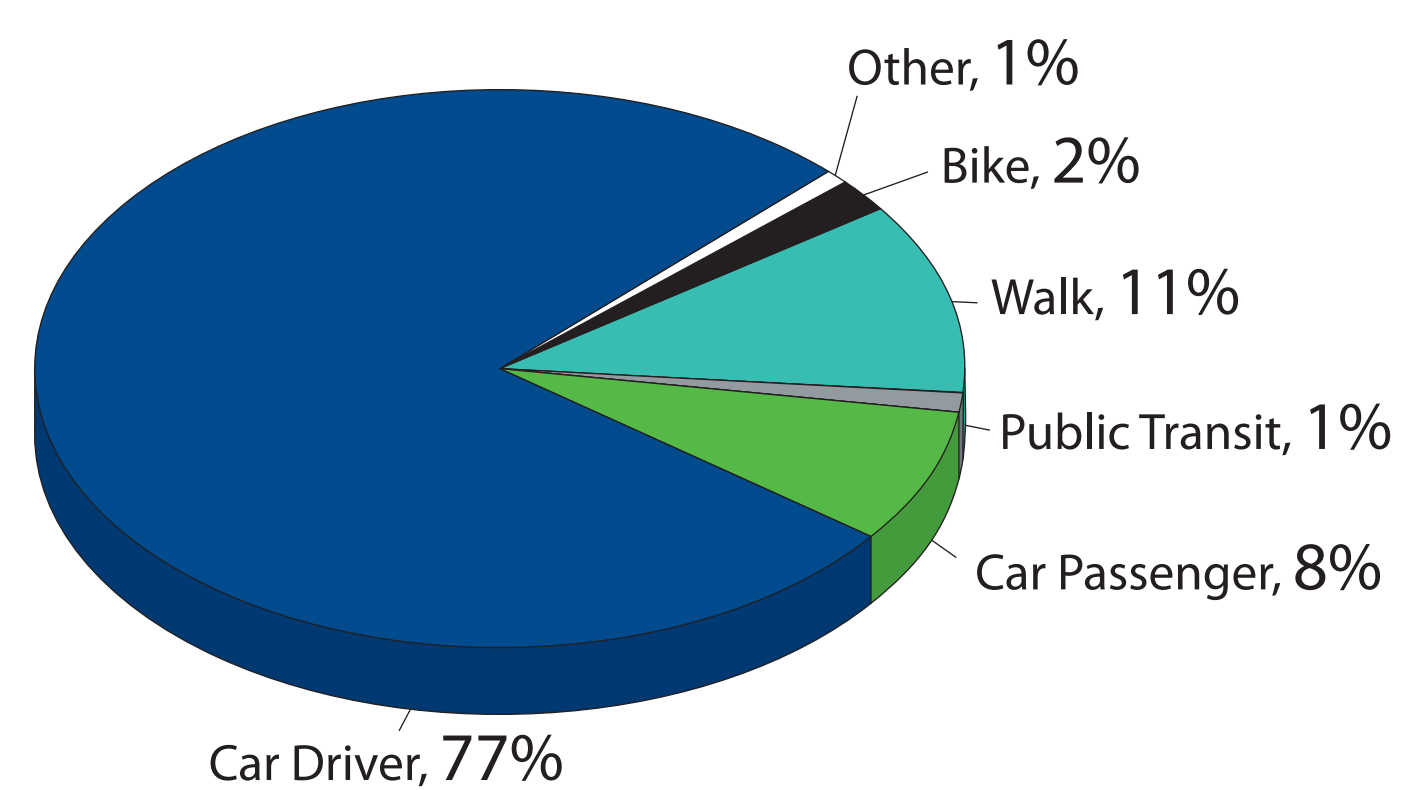

# Central Kootenays Transit Service

- Population: 46,300
- Annual Service Hours: 14,241
- Buses: 8
- Annual Ridership: 83,242

**Central Kootenay Annual Ridership 2008/2009**

**Central Kootenay Work Trip Modes Total 22,500**