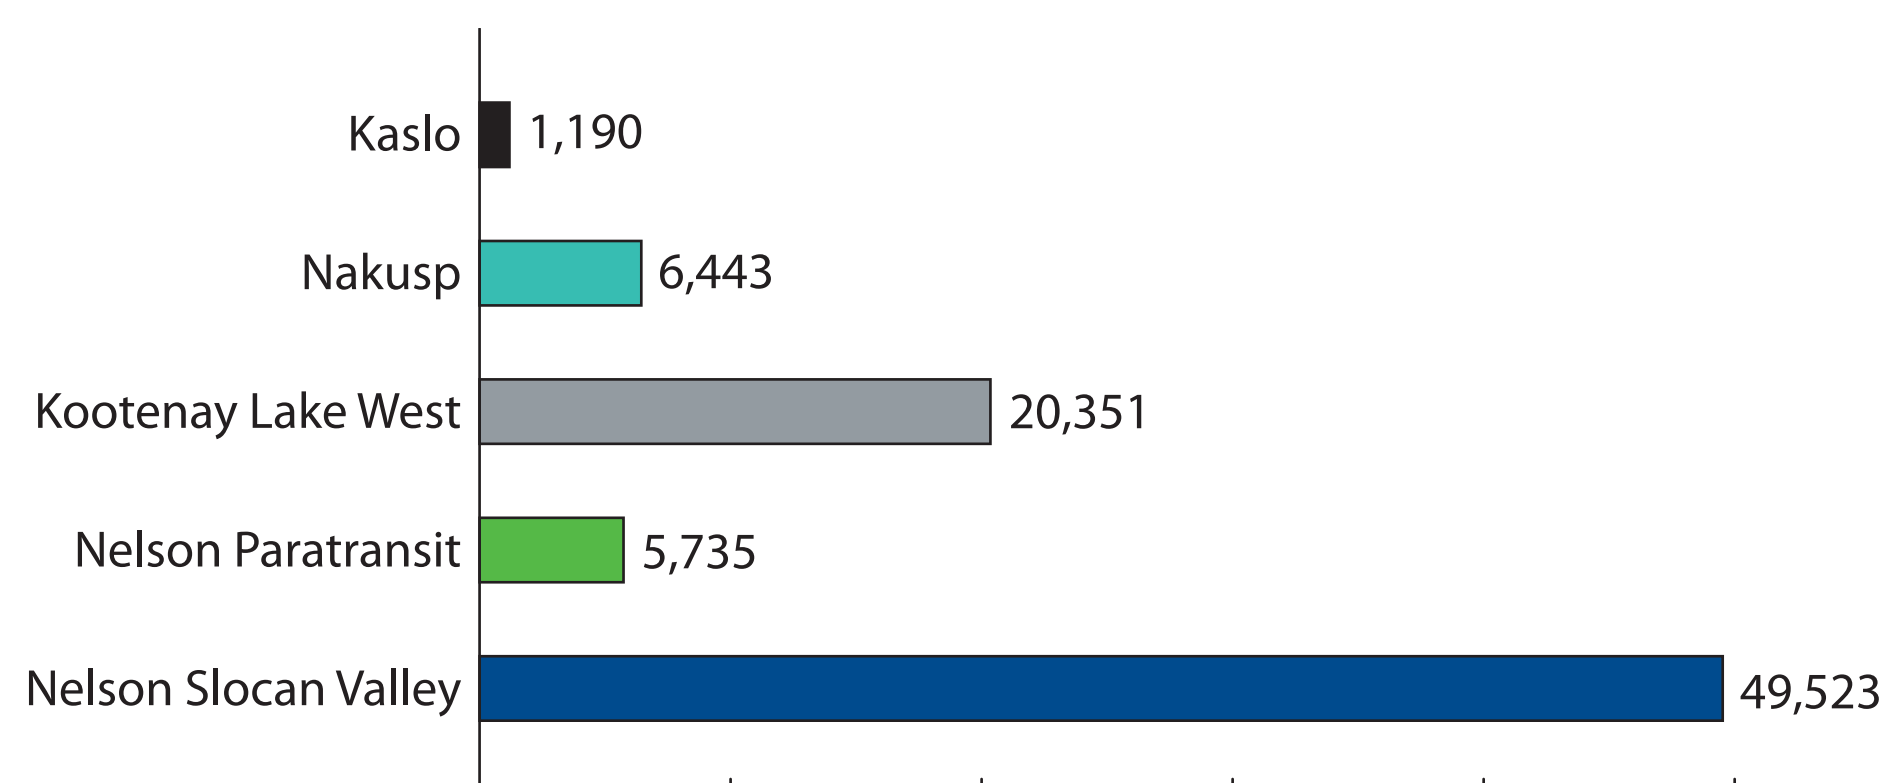

# Central Kootenays Transit Service

- Population: 46,300
- Annual Service Hours: 14,241
- Buses: 8
- Annual Ridership: 83,242

**Central Kootenay Annual Ridership 2008/2009**

**Central Kootenay Work Trip Modes Total 22,500**

Source: Canada Census 2006