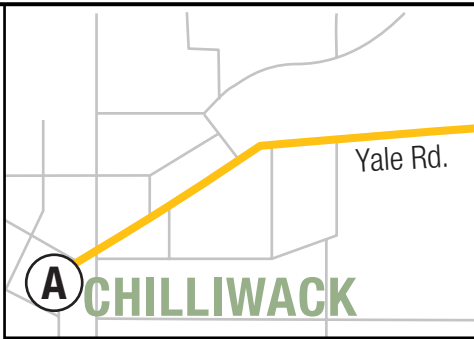

CHILLIWACK