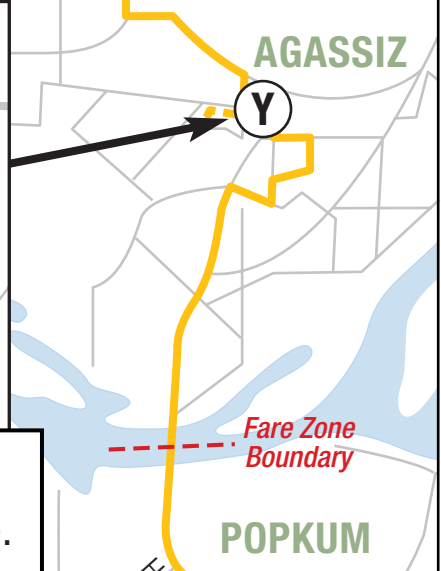

## Timing Point Locations

- (A)** Downtown Exchange
- (V)** Rosedale: Yale and McGrath
- (X)** Hwy. 9 and Yale
- (Y)** Agassiz: Pioneer and Park
- (Z)** Harrison Hot Springs Hotel

- - - On-Request service
- - - Boundary for On-Request service

To Harrison Hot Springs

To Agassiz

HARRISON HOT SPRINGS

To Chilliwack

Connection to Route 22 Hope.

Community Recreation & Cultural Centre

AGASSIZ

POPKUM

BRIDAL FALLS

Fare Zone Boundary

**On-Request Service**  
For dropoff, ask your driver  
For pickup, phone 604-795-3838

CHILLIWACK

**(A)** Bus Bay  
**1** Route

**(D)** 51 VEDDER

**(C)** 51 53 VEDDER CHILLIWACK