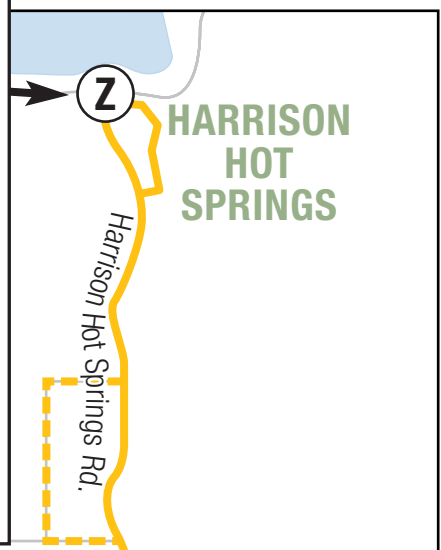

## Timing Point Locations

- (A)** Downtown Exchange
- (V)** Rosedale: Yale and McGrath
- (X)** Hwy. 9 and Yale
- (Y)** Agassiz: Pioneer and Park
- (Z)** Harrison Hot Springs Hotel

- - - On-Request service
- - - Boundary for On-Request service

To Harrison Hot Springs

To Agassiz

HARRISON HOT SPRINGS

To Chilliwack

Connection to Route 22 Hope.

Community Recreation & Cultural Centre

AGASSIZ

POPKUM