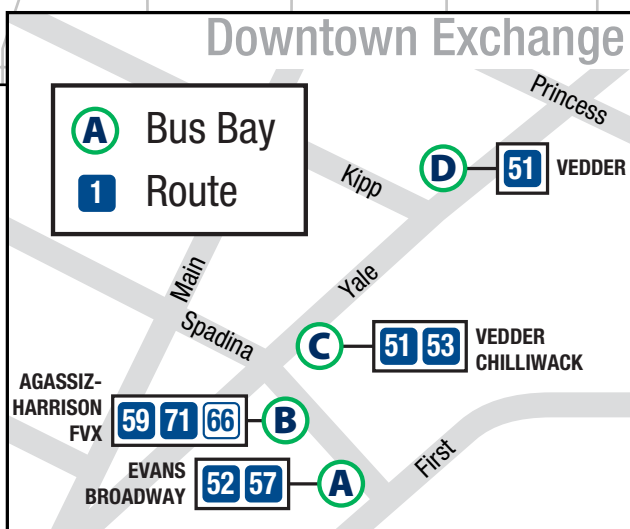

## Timing Point Locations

- (A)** Downtown Exchange
- (V)** Rosedale: Yale and McGrath
- (X)** Hwy. 9 and Yale
- (Y)** Agassiz: Pioneer and Park
- (Z)** Harrison Hot Springs Hotel

- - - On-Request service
- - - Boundary for On-Request service

To Harrison Hot Springs

To Agassiz

HARRISON HOT SPRINGS

To Chilliwack

Connection to Route 22 Hope.

Community Recreation & Cultural Centre

AGASSIZ

POPKUM

BRIDAL FALLS

Fare Zone Boundary

**On-Request Service**  
For dropoff, ask your driver  
For pickup, phone 604-795-3838

CHILLIWACK

**(A)** Bus Bay  
**1** Route

**(D)** 51 VEDDER

**(C)** 51 53 VEDDER CHILLIWACK