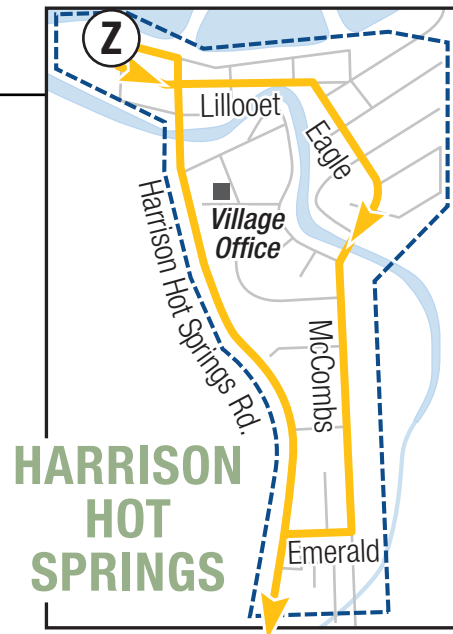

# 71 Agassiz-Harrison

## Timing Point Locations

- (A)** Downtown Exchange
- (V)** Rosedale: Yale and McGrath
- (X)** Hwy. 9 and Yale
- (Y)** Agassiz: Pioneer and Park
- (Z)** Harrison Hot Springs Hotel

- - - On-Request service
- - - Boundary for On-Request service

To Harrison Hot Springs

To Agassiz

HARRISON HOT SPRINGS

To Chilliwack

Connection to Route 22 Hope.

Community Recreation & Cultural Centre

AGASSIZ

POPKUM

AGASSIZ-HARRISON FVX **59 71 66** **(B)**

EVANS BROADWAY **52 57** **(A)**

3878- 02042022